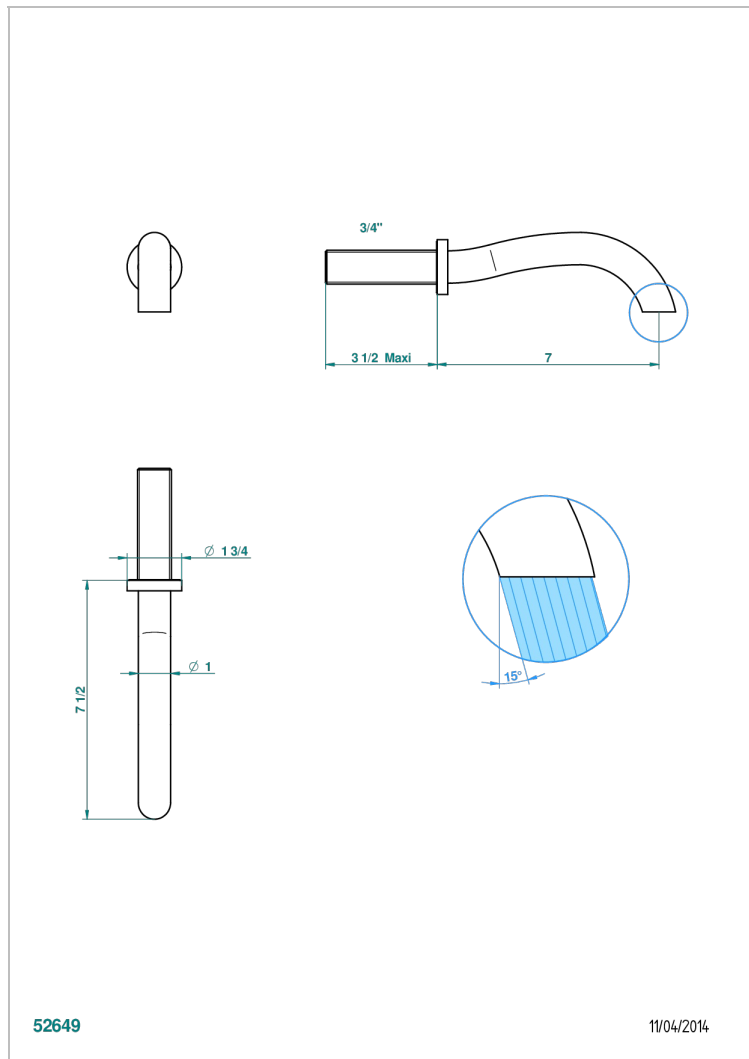

BEYOND CRYSTAL - RED CRYSTAL

U6H-43GB

Basin wall spout 3/4 no T junction

THG[®]
PARIS

CHARACTERISTIC

- Beyond Crystal - Red crystal
- Basin wall spout 3/4 no T junction

TECHNICAL SPECS

- Recommandé : 3 bars (max. 5 bars) - Advised : 43,5 psi (max. 72 psi)
- 8,3 l/min à 3 bars (2.2 gpm at 43.5 psi)