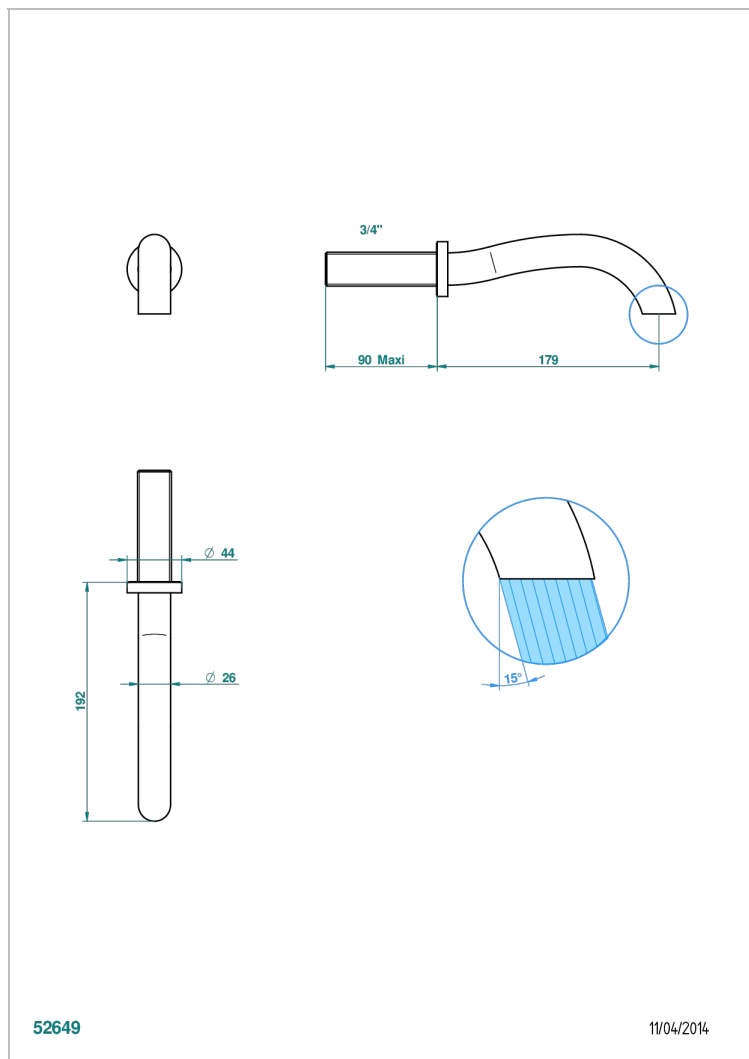

BEYOND CRYSTAL - CLEAR CRYSTAL

U6F-43GB

Basin wall spout 3/4 no T junction

THG[®]
PARIS

CHARACTERISTIC

- Beyond Crystal - Clear crystal
- Basin wall spout 3/4 no T junction

TECHNICAL SPECS

- Recommandé : 3 bars (max. 5 bars) - Advised : 43,5 psi (max. 72 psi)
- 8,3 l/min à 3 bars (2.2 gpm at 43.5 psi)