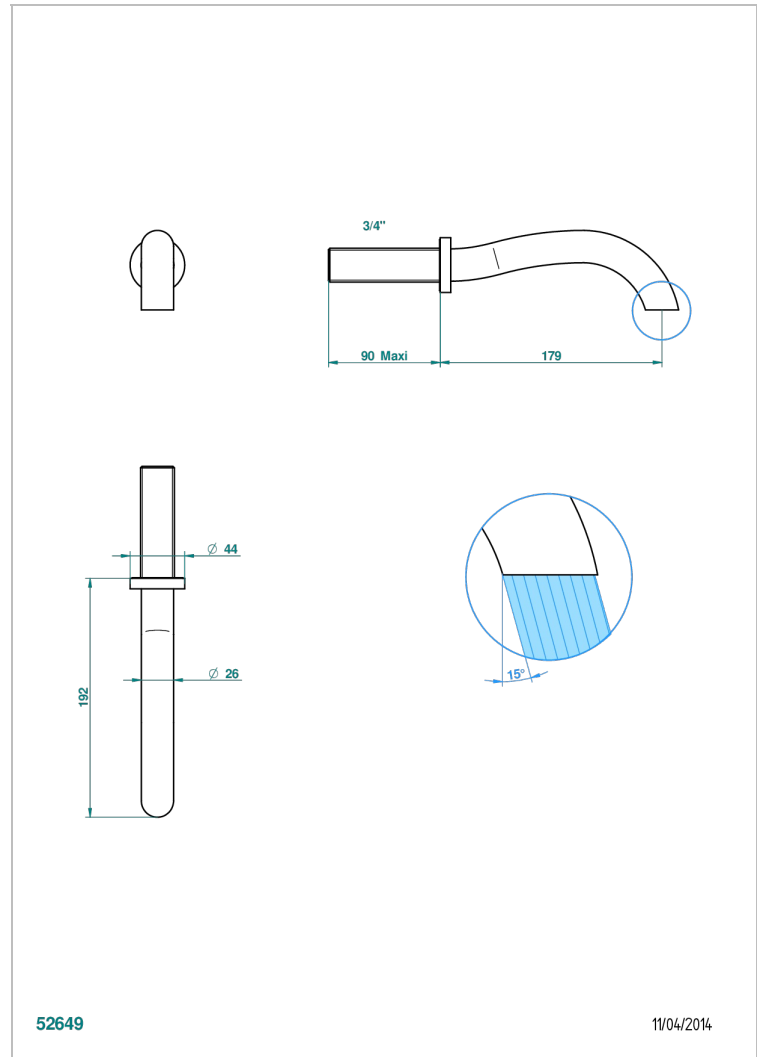

# BEYOND CRYSTAL, KRISTALL KLAR

U6F-43GB

Basin wall spout 3/4 no T junction

THG<sup>®</sup>  
PARIS

## EIGENSCHAFTEN

- Beyond Crystal, Kristall klar
- Basin wall spout 3/4 no T junction

## TECHNISCHE DATEN

- Recommandé : 3 bars (max. 5 bars) - Advised : 43,5 psi (max. 72 psi)
- 8,3 l/min à 3 bars (2.2 gpm at 43.5 psi)