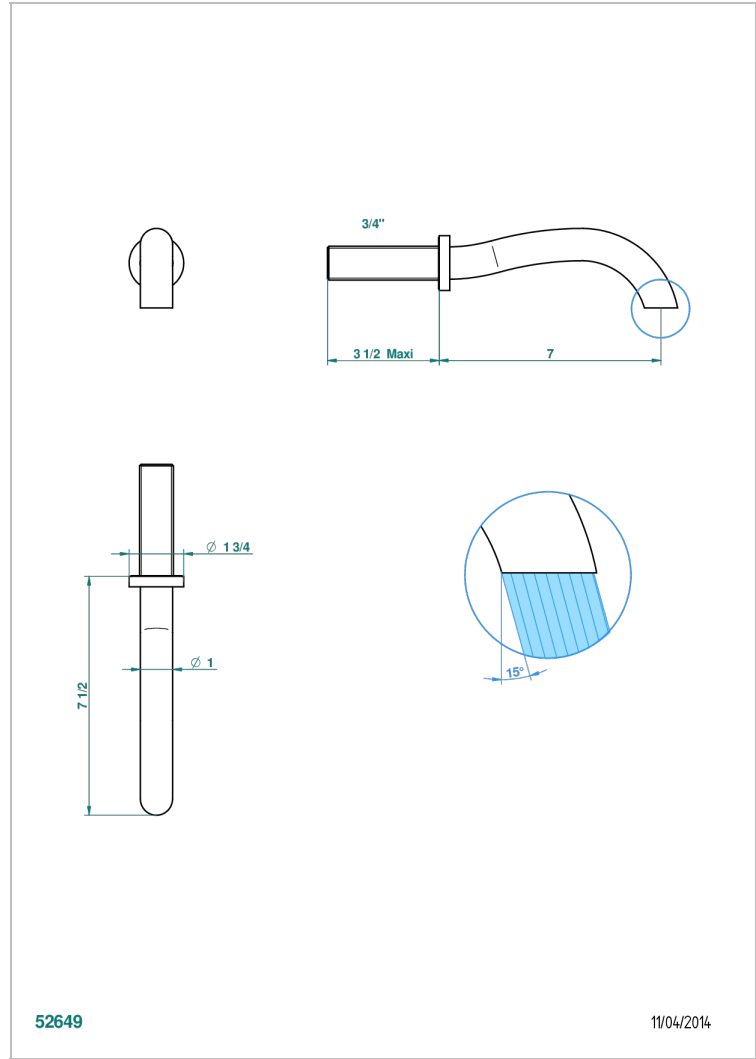

# BEYOND CRYSTAL - CLEAR CRYSTAL

U6F-43GB

Basin wall spout 3/4 no T junction

THG<sup>®</sup>  
PARIS

## CHARACTERISTIC

- Beyond Crystal - Clear crystal
- Basin wall spout 3/4 no T junction

## TECHNICAL SPECS

- Recommandé : 3 bars (max. 5 bars) - Advised : 43,5 psi (max. 72 psi)
- 8,3 l/min à 3 bars (2.2 gpm at 43.5 psi)