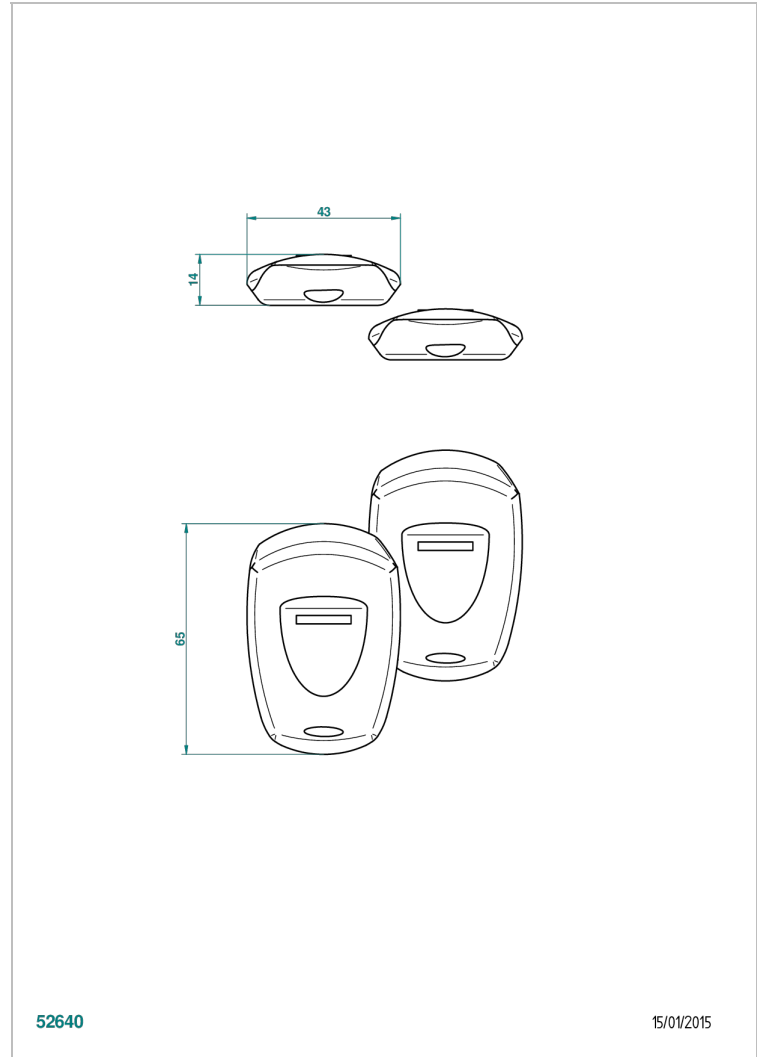

METROPOLIS CRISTAL NEGRO

A2L-6802

Set of 2 remote controls for LED lighting system

52640

15/01/2015

CARACTERÍSTICAS

- Métropolis cristal negro
- Set of 2 remote controls for LED lighting system

ACABADOS DISPONIBLES

*** - A00