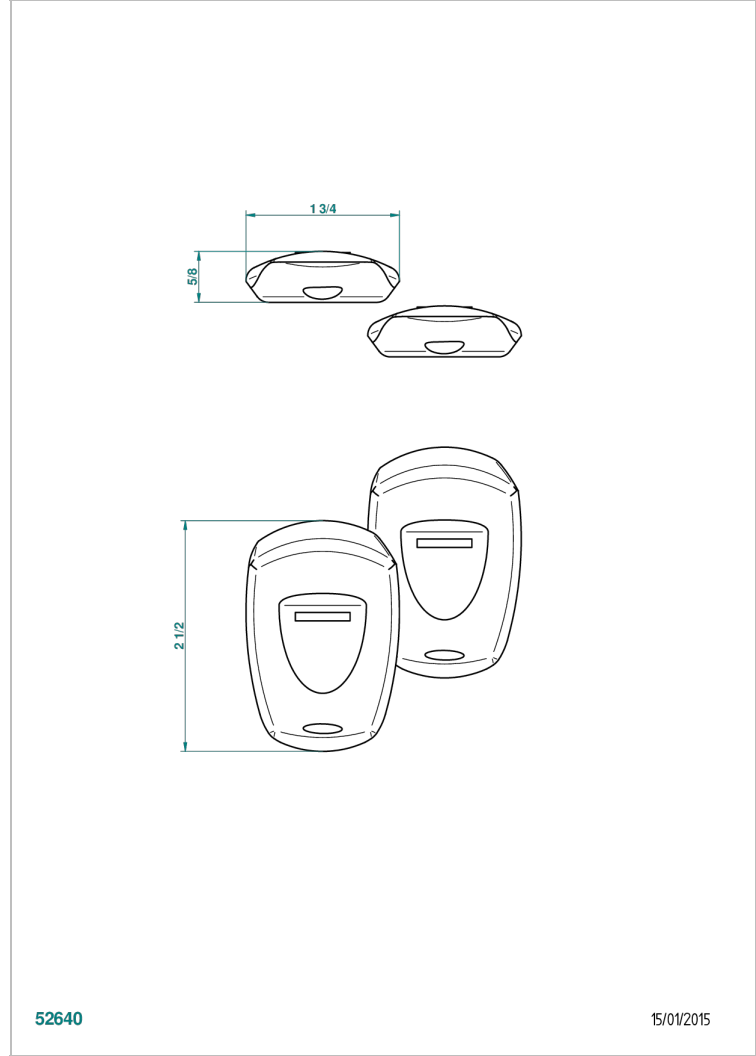

METROPOLIS CRISTAL NEGRO

A2L-6802

Set of 2 remote controls for LED lighting system

THG[®]
PARIS

52640

15/01/2015

CARACTERÍSTICAS

- Métropolis cristal negro
- Set of 2 remote controls for LED lighting system

ACABADOS DISPONIBLES

*** - A00