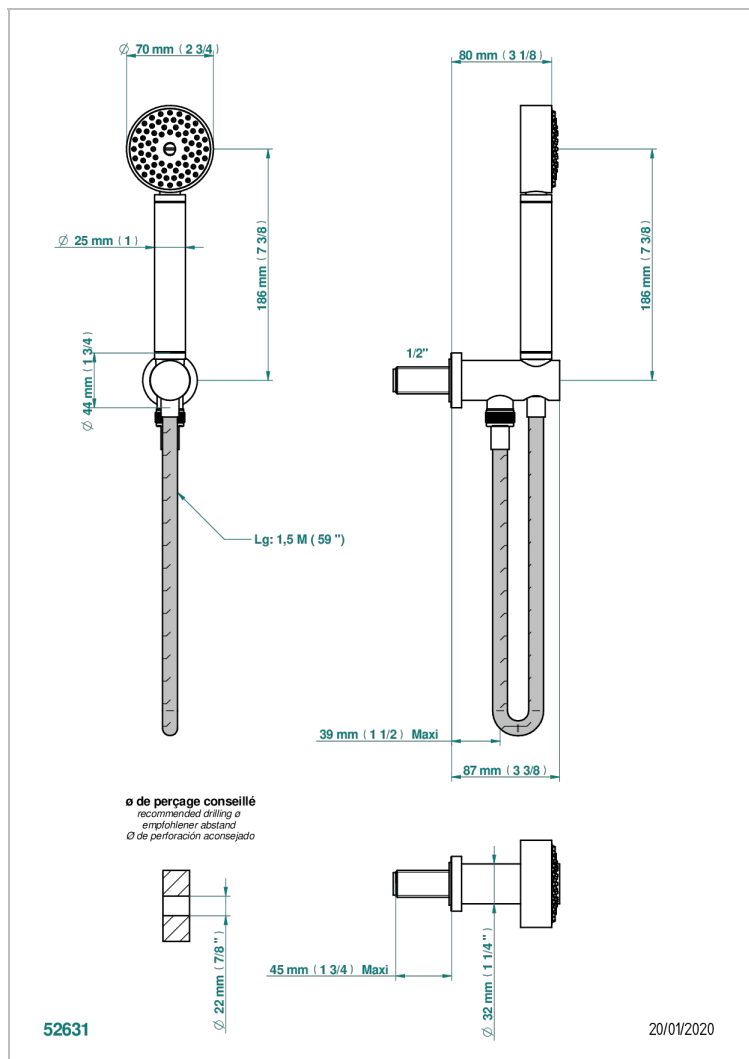

BEYOND CRYSTAL -BUE CRYSTAL

U6K-54

Wall mounted stylised handshower, hose and elbow with rest

THG[®]
PARIS

CHARACTERISTIC

- Beyond Crystal -Bue crystal
- Wall mounted stylised handshower, hose and elbow with rest

TECHNICAL SPECS

- Recommandé : 3 bars (max. 5 bars) - Advised : 43,5 psi (max. 72 psi)
- 9,5 l/min à 3 bars (2.5 gpm at 43.5 psi)

AVAILABLE FINITIONS

Antique nickel - H28
 Black ceram - D30
 Blush PVD - H62
 Brass color PVD - H49
 Brown bronze color PVD - F33
 Gold color PVD - H52