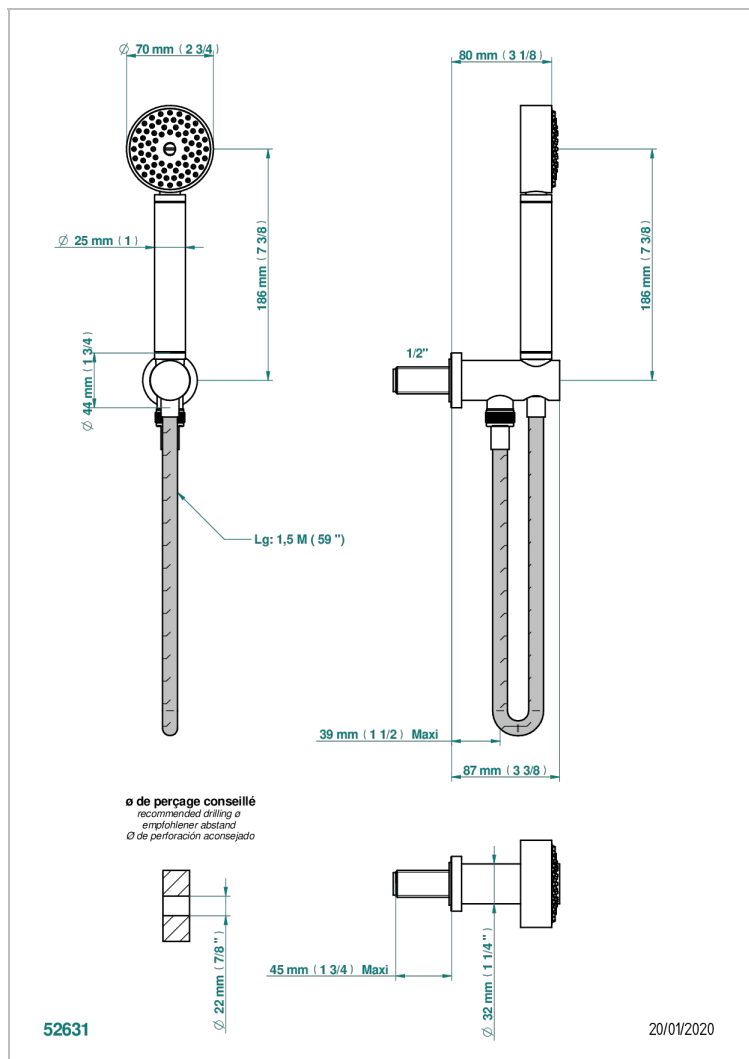

BEYOND CRYSTAL -BUE CRYSTAL

U6K-54

Wall mounted stylised handshower, hose and elbow with rest

THG[®]
PARIS

CHARACTERISTIC

- Beyond Crystal -Bue crystal
- Wall mounted stylised handshower, hose and elbow with rest

TECHNICAL SPECS

- Recommandé : 3 bars (max. 5 bars) - Advised : 43,5 psi (max. 72 psi)
- 9,5 l/min à 3 bars (2.5 gpm at 43.5 psi)

AVAILABLE FINITIONS

Antique nickel - H28
Black ceram - D30
Blush PVD - H62
Brass color PVD - H49
Brown bronze color PVD - F33
Gold color PVD - H52