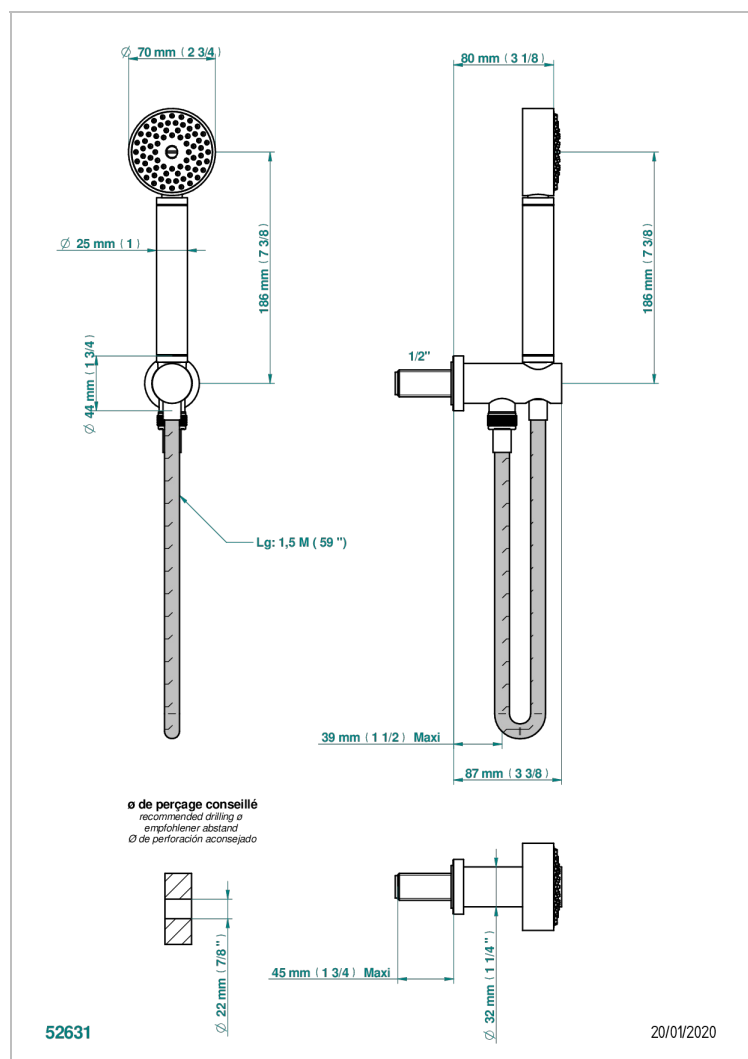

# METAMORPHOSE WHITE CERAMIC

G6E-54

Wall mounted stylised handshower, hose and elbow with rest

## CHARACTERISTIC

- Métamorphose White Ceramic
- Wall mounted stylised handshower, hose and elbow with rest

## TECHNICAL SPECS

- Recommandé : 3 bars (max. 5 bars) - Advised : 43,5 psi (max. 72 psi)
- 9,5 l/min à 3 bars (2.5 gpm at 43.5 psi)

Umber PVD - H66  
Varnished matt antique red copper (color finish) - H07