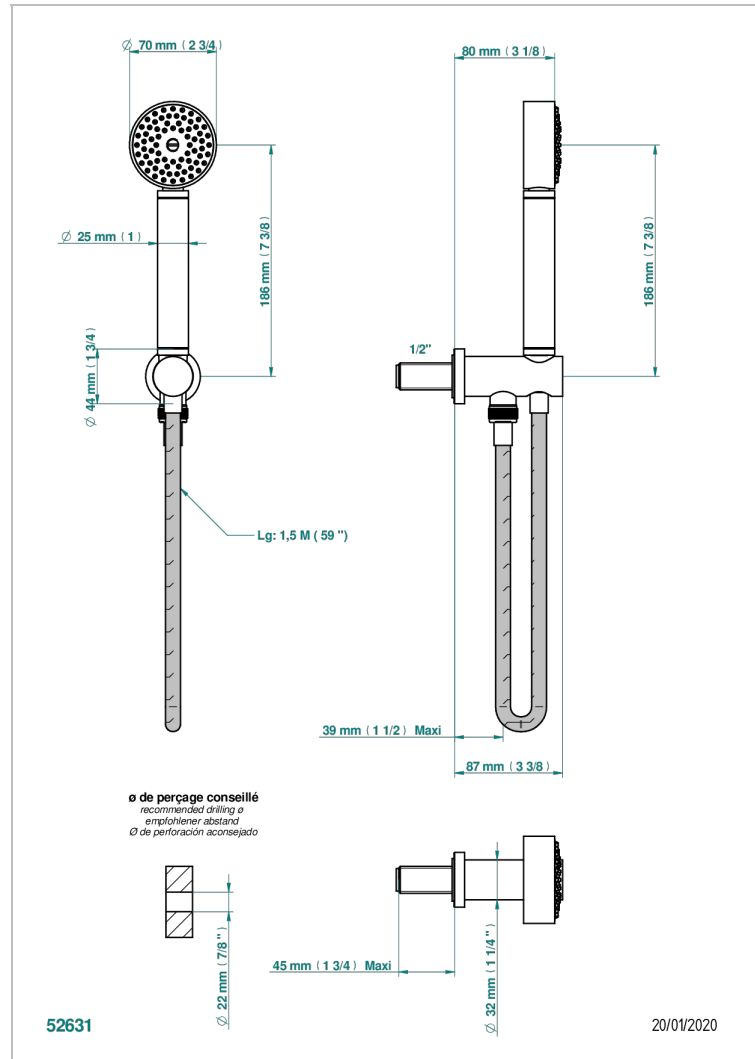

METAMORPHOSE WHITE CERAMIC

G6E-54

Wall mounted stylised handshower, hose and elbow with rest

CHARACTERISTIC

- Métamorphose White Ceramic
- Wall mounted stylised handshower, hose and elbow with rest

TECHNICAL SPECS

- Recommandé : 3 bars (max. 5 bars) - Advised : 43,5 psi (max. 72 psi)
- 9,5 l/min à 3 bars (2.5 gpm at 43.5 psi)

AVAILABLE FINITIONS

Antique nickel - H28
Black ceram - D30
Blush PVD - H62
Brass color PVD - H49
Brown bronze color PVD - F33
Gold color PVD - H52

Nickel color PVD - H55
Polished chrome (color finish) - A02
Polished gold (color finish) - F01
Polished nickel - B01
Soft gold - F30
Soft matt gold - F31

Umber PVD - H66
Varnished matt antique red copper (color finish) - H07