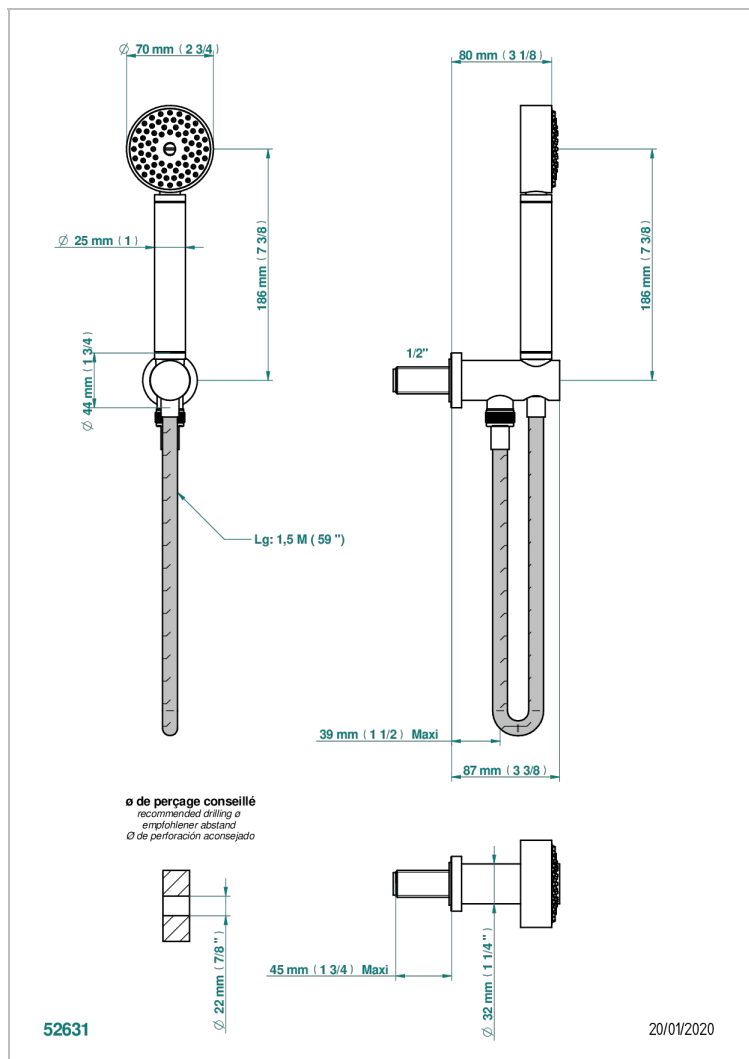

METAMORPHOSE BLACK CERAMIC

G6D-54

Wall mounted stylised handshower, hose and elbow with rest

CHARACTERISTIC

- Métamorphose Black Ceramic
- Wall mounted stylised handshower, hose and elbow with rest

TECHNICAL SPECS

- Recommandé : 3 bars (max. 5 bars) - Advised : 43,5 psi (max. 72 psi)
- 9,5 l/min à 3 bars (2.5 gpm at 43.5 psi)

AVAILABLE FINITIONS

Antique nickel - H28
Black ceram - D30
Blush PVD - H62
Brass color PVD - H49
Brown bronze color PVD - F33
Gold color PVD - H52

Nickel color PVD - H55
Polished chrome (color finish) - A02
Polished gold (color finish) - F01
Polished nickel - B01
Soft gold - F30
Soft matt gold - F31

Umber PVD - H66
Varnished matt antique red copper (color finish) - H07