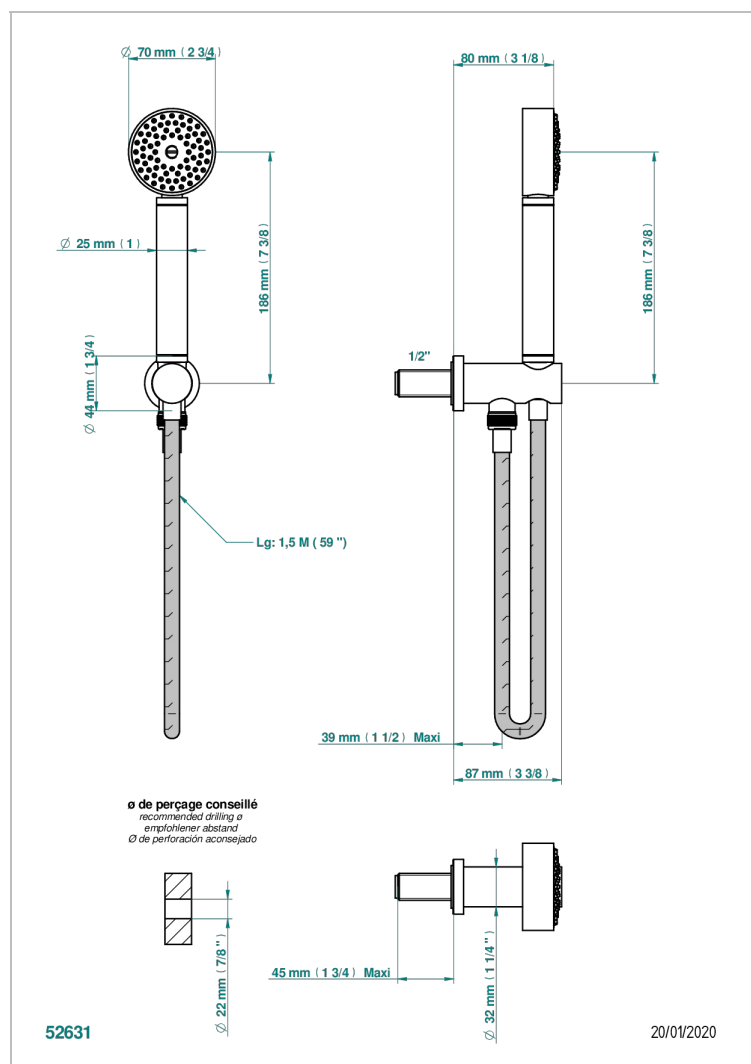

METAMORPHOSE BLACK CERAMIC

G6D-54

Wall mounted stylised handshower, hose and elbow with rest

CHARACTERISTIC

- Métamorphose Black Ceramic
- Wall mounted stylised handshower, hose and elbow with rest

TECHNICAL SPECS

- Recommandé : 3 bars (max. 5 bars) - Advised : 43,5 psi (max. 72 psi)
- 9,5 l/min à 3 bars (2.5 gpm at 43.5 psi)

AVAILABLE FINITIONS

Antique nickel - H28
Black ceram - D30
Blush PVD - H62
Brass color PVD - H49
Brown bronze color PVD - F33
Gold color PVD - H52

Nickel color PVD - H55
Polished chrome (color finish) - A02
Polished gold (color finish) - F01
Polished nickel - B01
Soft gold - F30
Soft matt gold - F31

Umber PVD - H66
Varnished matt antique red copper (color finish) - H07