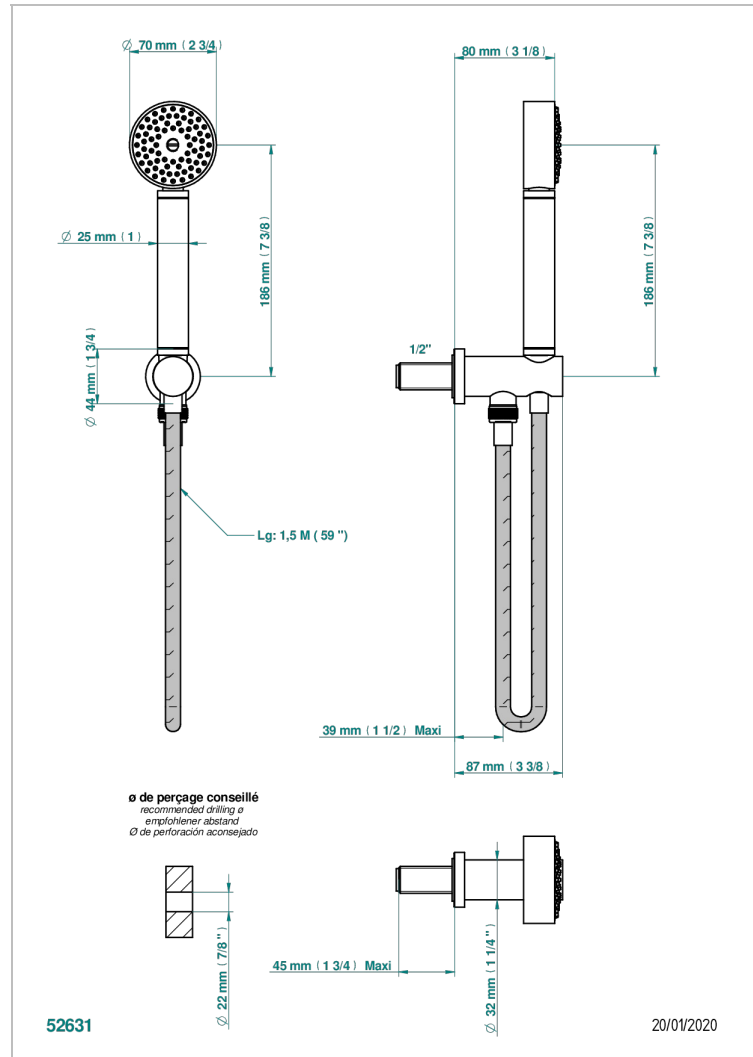

METAMORPHOSE CARBON

G6C-54

Wall mounted stylised handshower, hose and elbow with rest

CHARACTERISTIC

- Métamorphose Carbon
- Wall mounted stylised handshower, hose and elbow with rest

TECHNICAL SPECS

- Recommandé : 3 bars (max. 5 bars) - Advised : 43,5 psi (max. 72 psi)
- 9,5 l/min à 3 bars (2.5 gpm at 43.5 psi)

AVAILABLE FINITIONS

Antique nickel - H28
Black ceram - D30
Blush PVD - H62
Brass color PVD - H49
Brown bronze color PVD - F33
Gold color PVD - H52

Graphite PVD - H64
Lacquered light bronze - D01
Matt Umber PVD - H67
Matt blush PVD - H60
Matt brass color PVD - H50
Matt brown bronze color PVD - F34

Umber PVD - H66
Varnished matt antique red copper
(color finish) - H07