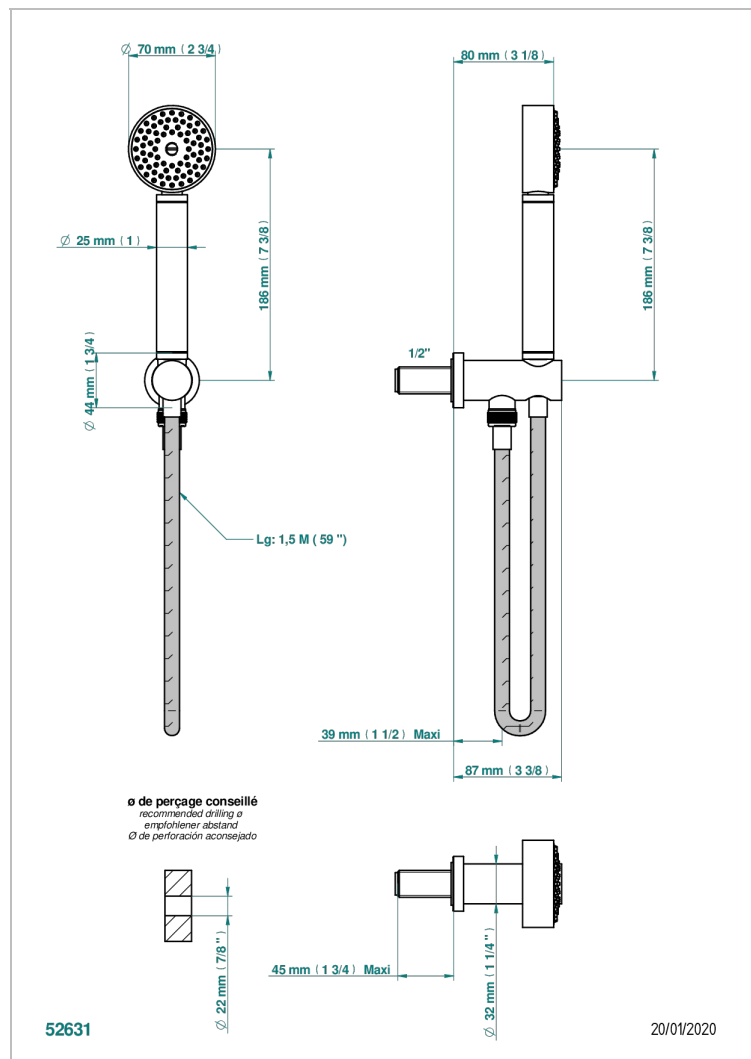

METAMORPHOSE WITH LEVER

G6B-54

Wall mounted stylised handshower, hose and elbow with rest

CHARACTERISTIC

- Métamorphose with lever
- Wall mounted stylised handshower, hose and elbow with rest

TECHNICAL SPECS

- Recommandé : 3 bars (max. 5 bars) - Advised : 43,5 psi (max. 72 psi)
- 9,5 l/min à 3 bars (2.5 gpm at 43.5 psi)

AVAILABLE FINITIONS

Antique nickel - H28
Black ceram - D30
Blush PVD - H62
Brass color PVD - H49
Brown bronze color PVD - F33
Gold color PVD - H52

Nickel color PVD - H55
Polished chrome (color finish) - A02
Polished gold (color finish) - F01
Polished nickel - B01
Soft gold - F30
Soft matt gold - F31

Umber PVD - H66
Varnished matt antique red copper (color finish) - H07