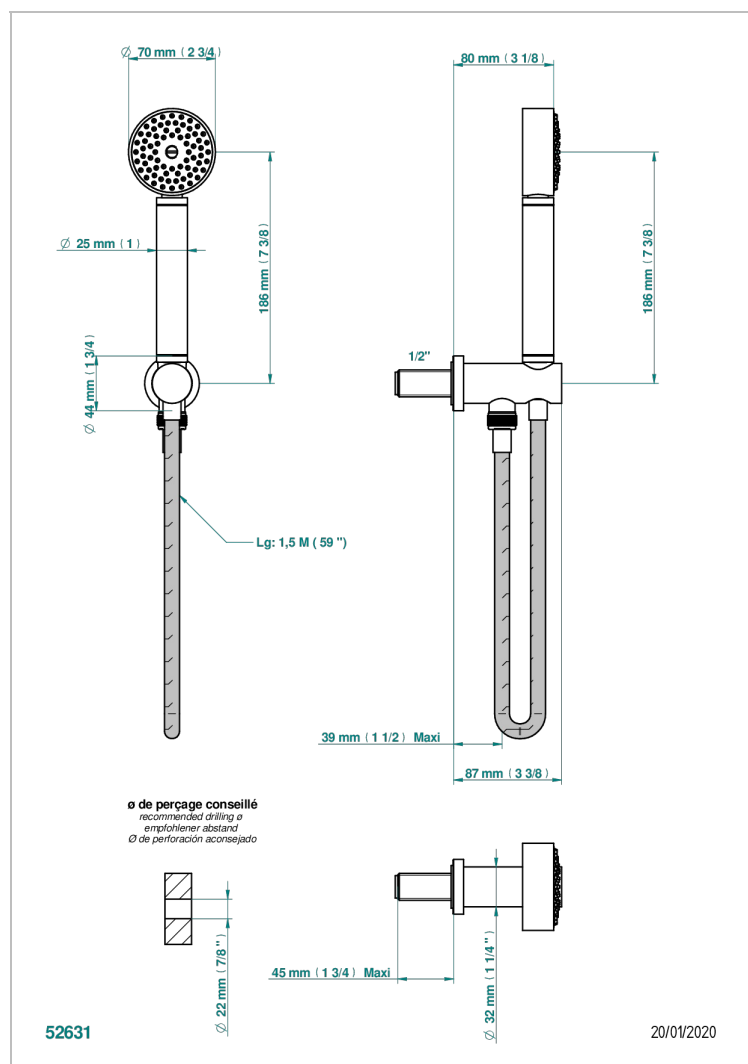

METAMORPHOSE WITH LEVER

G6B-54

Wall mounted stylised handshower, hose and elbow with rest

CHARACTERISTIC

- Métamorphose with lever
- Wall mounted stylised handshower, hose and elbow with rest

TECHNICAL SPECS

- Recommandé : 3 bars (max. 5 bars) - Advised : 43,5 psi (max. 72 psi)
- 9,5 l/min à 3 bars (2.5 gpm at 43.5 psi)

AVAILABLE FINITIONS

Antique nickel - H28
Black ceram - D30
Blush PVD - H62
Brass color PVD - H49
Brown bronze color PVD - F33
Gold color PVD - H52

Nickel color PVD - H55
Polished chrome (color finish) - A02
Polished gold (color finish) - F01
Polished nickel - B01
Soft gold - F30
Soft matt gold - F31

Umber PVD - H66
Varnished matt antique red copper (color finish) - H07