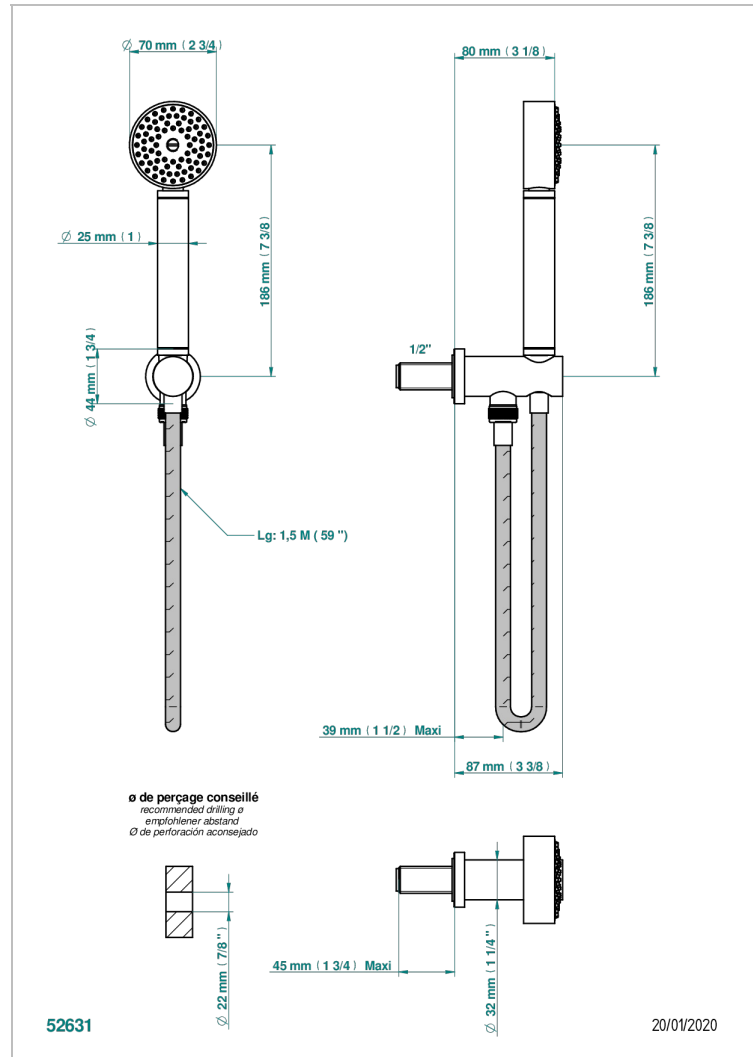

METAMORPHOSE

G6A-54

Wall mounted stylised handshower, hose and elbow with rest

CHARACTERISTIC

- Métamorphose
- Wall mounted stylised handshower, hose and elbow with rest

TECHNICAL SPECS

- Recommandé : 3 bars (max. 5 bars) - Advised : 43,5 psi (max. 72 psi)
- 9,5 l/min à 3 bars (2.5 gpm at 43.5 psi)

AVAILABLE FINITIONS

Antique nickel - H28
Black ceram - D30
Blush PVD - H62
Brass color PVD - H49
Brown bronze color PVD - F33
Gold color PVD - H52

Graphite PVD - H64
Lacquered light bronze - D01
Matt Umber PVD - H67
Matt blush PVD - H60
Matt brass color PVD - H50
Matt brown bronze color PVD - F34

Umber PVD - H66
Varnished matt antique red copper (color finish) - H07