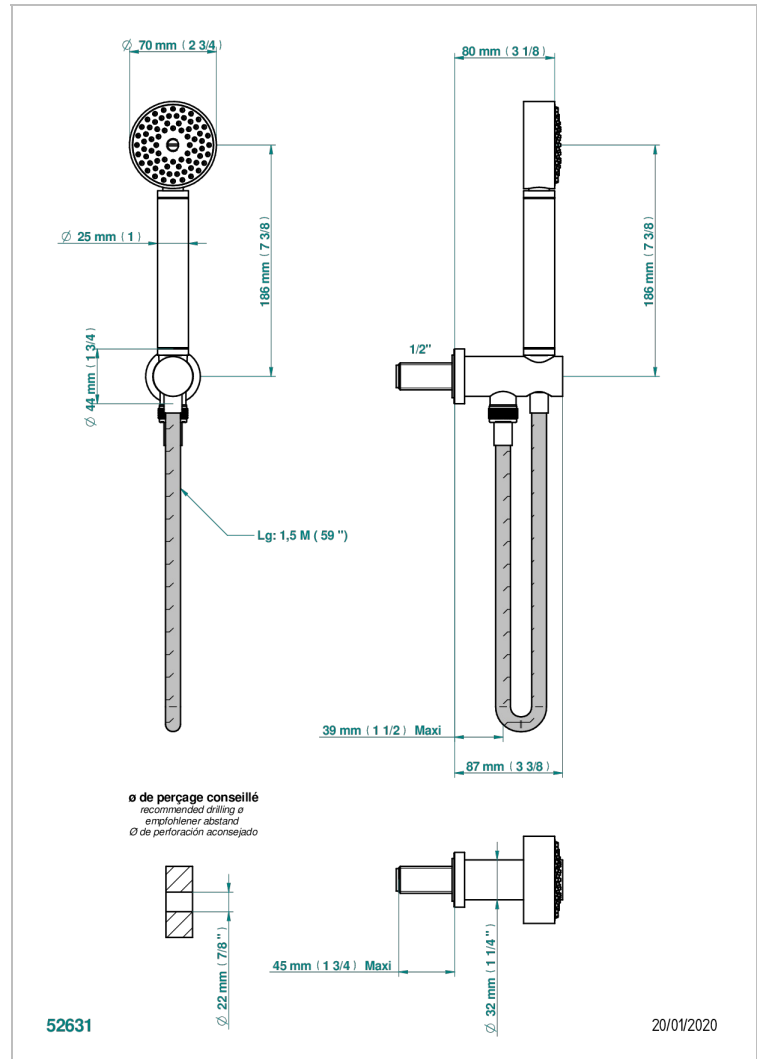

# METAMORPHOSE

G6A-54

Wall mounted stylised handshower, hose and elbow with rest

THG<sup>®</sup>  
PARIS

## CHARACTERISTIC

- Métamorphose
- Wall mounted stylised handshower, hose and elbow with rest

## TECHNICAL SPECS

- Recommandé : 3 bars (max. 5 bars) - Advised : 43,5 psi (max. 72 psi)
- 9,5 l/min à 3 bars (2.5 gpm at 43.5 psi)