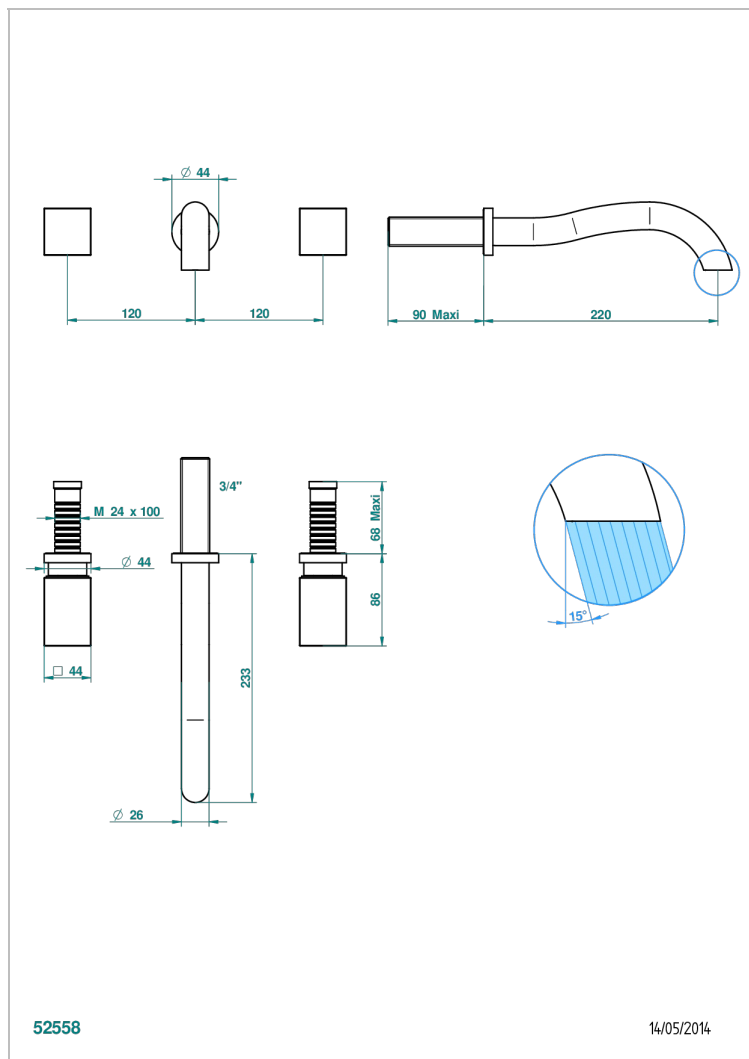

BEYOND CRYSTAL - RED CRYSTAL

U6H-41SGB

Trim for wall mounted 3-hole bath set only

THG[®]
PARIS

CHARACTERISTIC

- Beyond Crystal - Red crystal
- Trim for wall mounted 3-hole bath set only

RELATED SKU'S

- Ref. G00-40AM/US Rough parts for wall set (one counter clockwise and one clockwise cartridges)

AVAILABLE FINITIONS

Black ceram - D30
Blush PVD - H62
Brass color PVD - H49
Brown bronze color PVD - F33
Chrome polished - A02
Chrome polished / gold polished - G02

Gold color PVD - H52
Gold mat - F07
Gold polished - F01
Graphite PVD - H64
Matt Umber PVD - H67
Matt blush PVD - H60