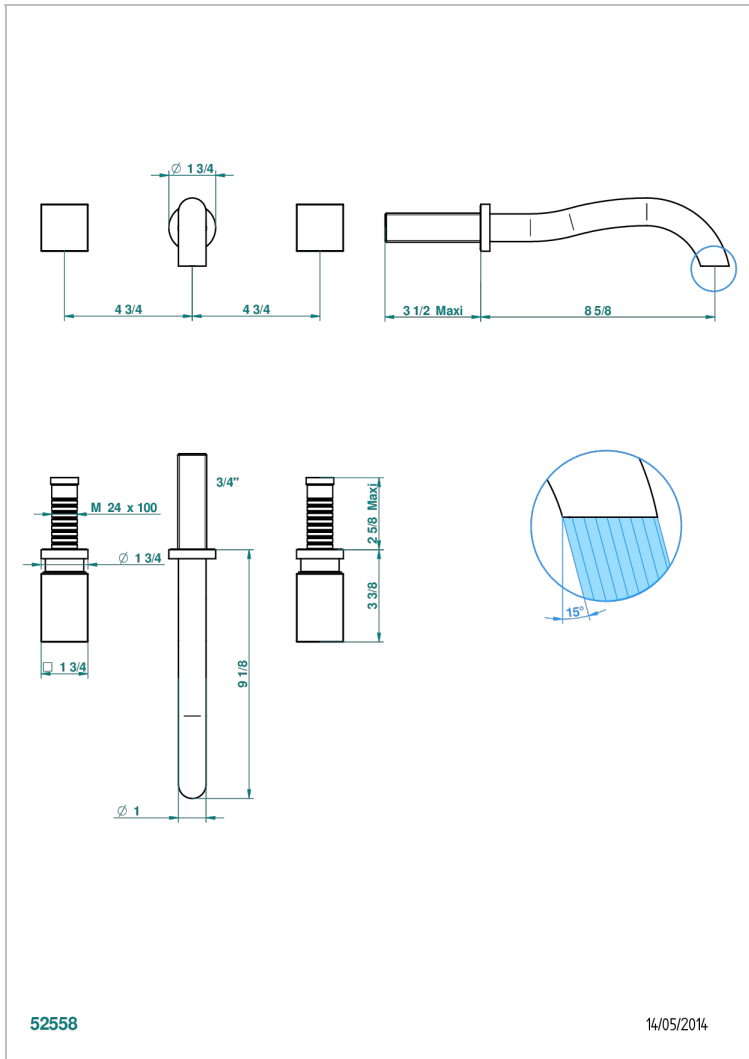

BEYOND CRYSTAL - RED CRYSTAL

U6H-41SGB

Trim for wall mounted 3-hole bath set only

CHARACTERISTIC

- Beyond Crystal - Red crystal
- Trim for wall mounted 3-hole bath set only

RELATED SKU'S

- Ref. G00-40AM/US Rough parts for wall set (one counter clockwise and one clockwise cartridges)

AVAILABLE FINITIONS

Black ceram - D30
Blush PVD - H62
Brass color PVD - H49
Brown bronze color PVD - F33
Chrome polished - A02
Chrome polished / gold polished - G02

Gold color PVD - H52
Gold mat - F07
Gold polished - F01
Graphite PVD - H64
Matt Umber PVD - H67
Matt blush PVD - H60