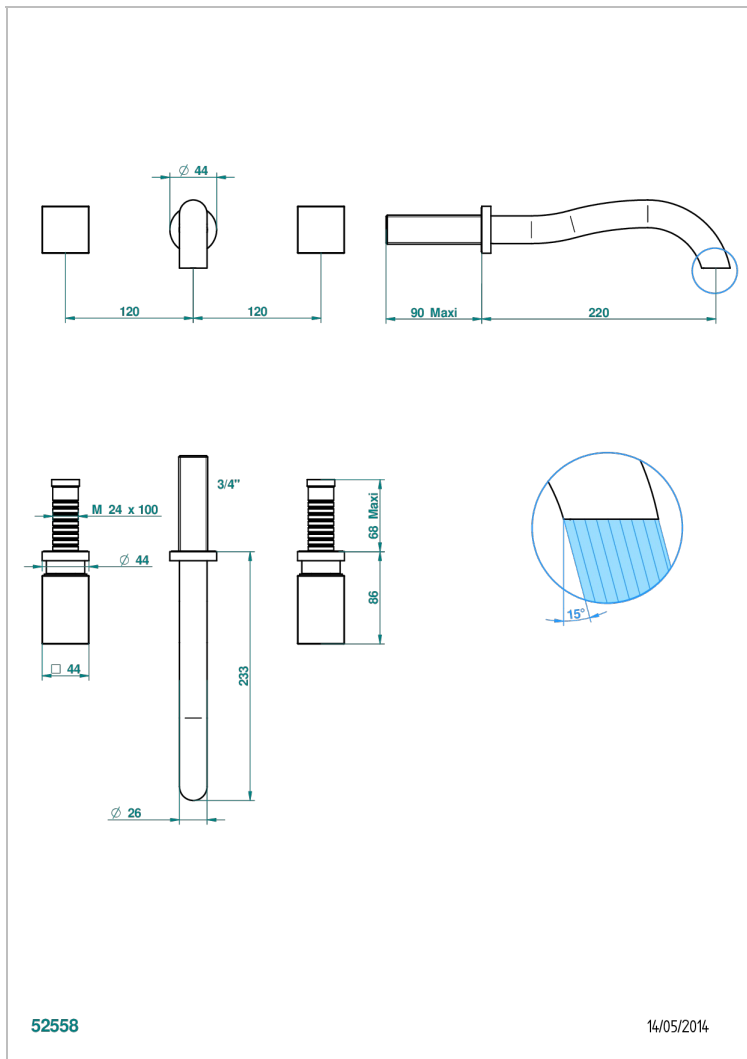

# BEYOND CRYSTAL - RED CRYSTAL

U6H-41SGB

Trim only for wall mounted 3-hole bath mixer

THG<sup>®</sup>  
PARIS

## CHARACTERISTIC

- Beyond Crystal - Red crystal
- Trim only for wall mounted 3-hole bath mixer

## RELATED SKU'S

- Ref. G00-40AC Rough parts for wall mounted 3 hole mixer, cross handle version
- Ref. G00-40AM Rough parts for wall mounted 3 hole mixer, lever handle version