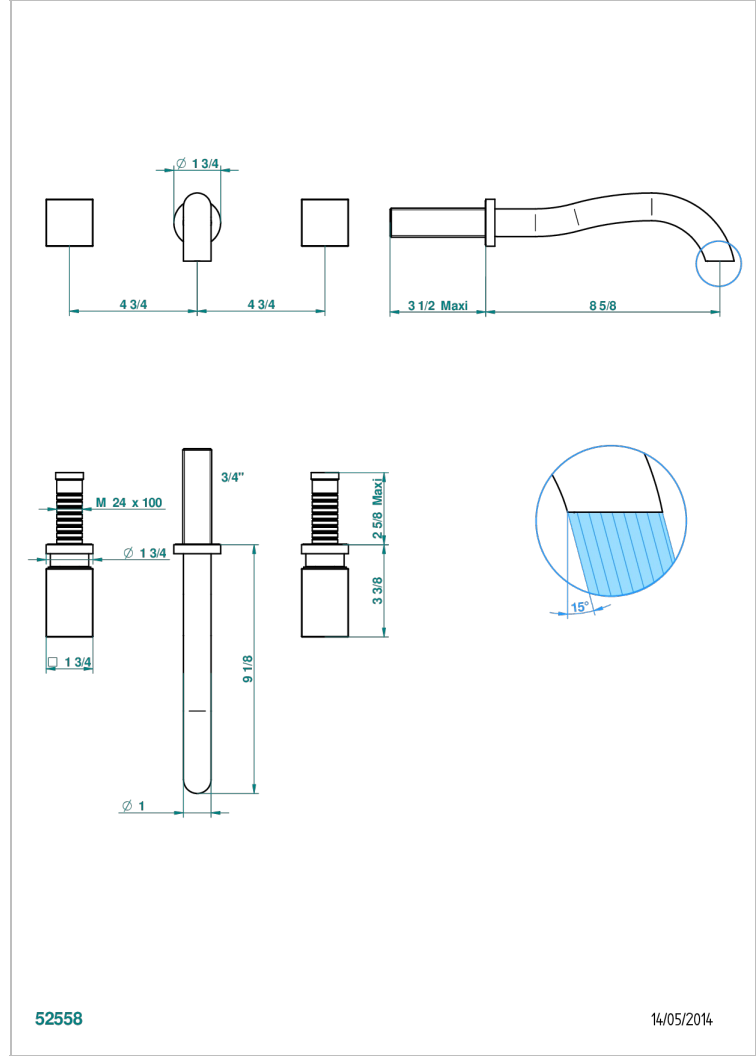

BEYOND CRYSTAL - RED CRYSTAL

U6H-41SGB

Trim only for wall mounted 3-hole bath mixer

CHARACTERISTIC

- Beyond Crystal - Red crystal
- Trim only for wall mounted 3-hole bath mixer

RELATED SKU'S

- Ref. G00-40AC Rough parts for wall mounted 3 hole mixer, cross handle version
- Ref. G00-40AM Rough parts for wall mounted 3 hole mixer, lever handle version

AVAILABLE FINITIONS

Antique nickel - H28
Black ceram - D30
Blush PVD - H62
Brass color PVD - H49
Brown bronze color PVD - F33
Gold color PVD - H52

Graphite PVD - H64
Matt Umber PVD - H67
Matt blush PVD - H60
Matt brass color PVD - H50
Matt brown bronze color PVD - F34
Matt chrome - C02