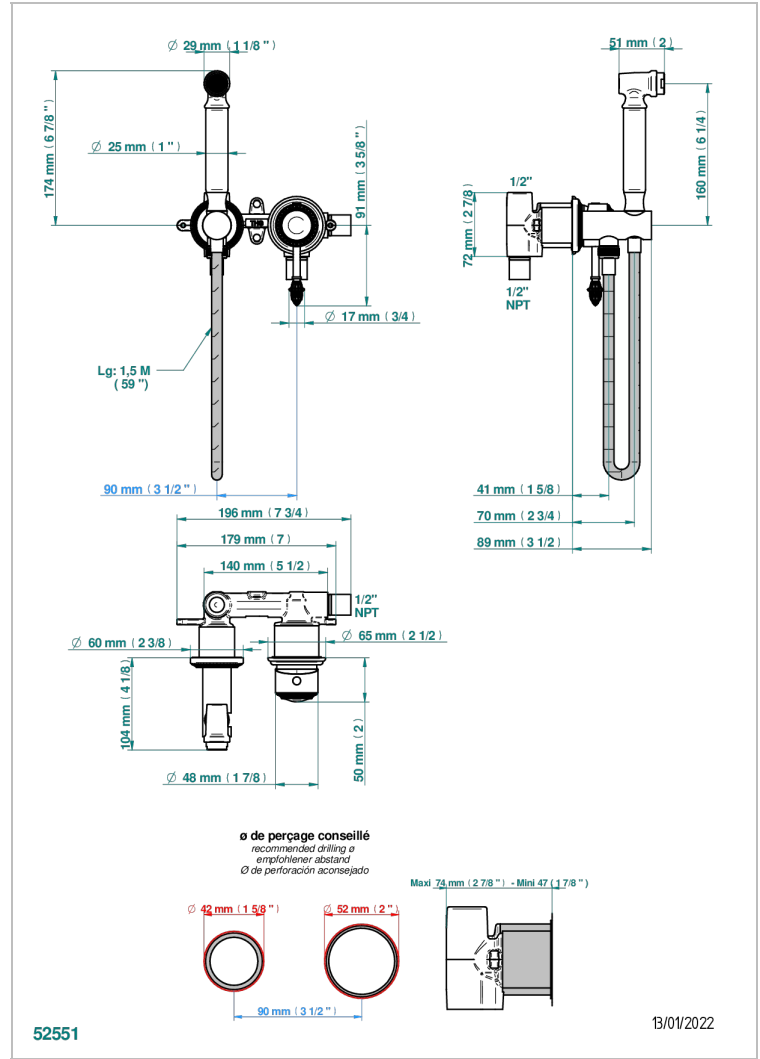

# MALMAISON PORTORO

U95-5840/MUS

Handheld spray bidet with mixing valve, hose, elbow/hook

THG  
PARIS

## CHARACTERISTIC

- Malmaison Portoro
- Handheld spray bidet with mixing valve, hose, elbow/hook

## TECHNICAL SPECS

- Recommandé : 3 bars (max. 5 bars) - Advised : 43,5 psi (max. 72 psi)
- 9,5 l/min à 3 bars (2.5 gpm at 43.5 psi)