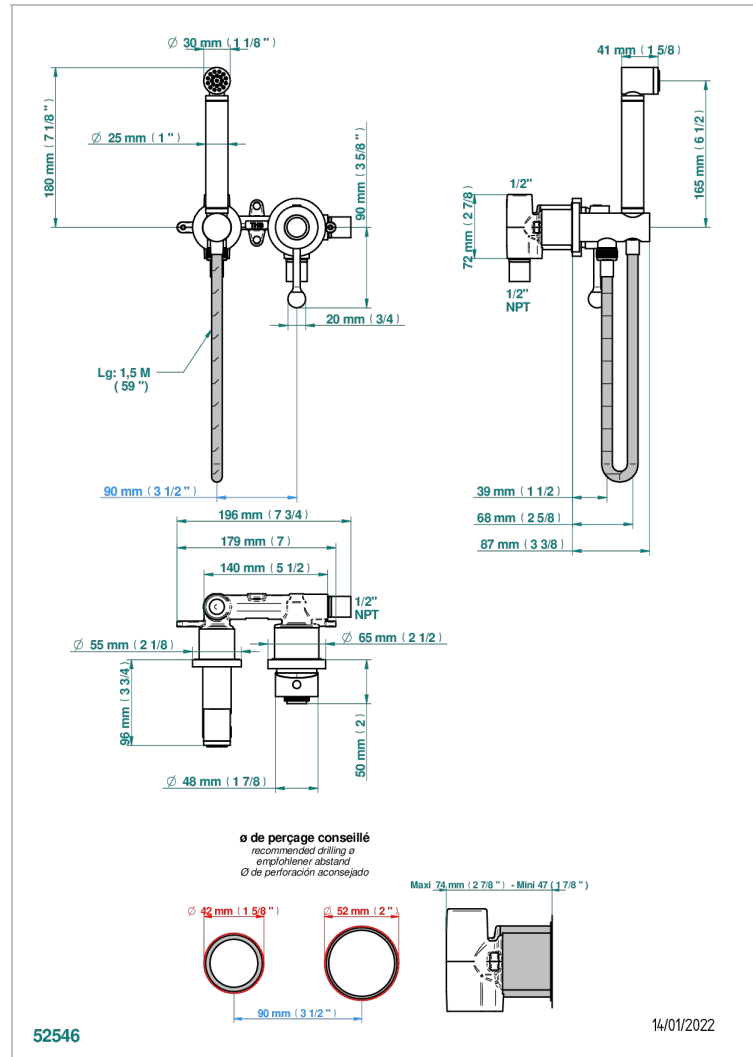

DIPLOMATE GROOVED RINGS

U4B-5840/MUS

Handheld spray bidet with mixing valve, hose, elbow/hook

CHARACTERISTIC

- Diplomat Grooved rings
- Handheld spray bidet with mixing valve, hose, elbow/hook

TECHNICAL SPECS

- Recommandé : 3 bars (max. 5 bars) - Advised : 43,5 psi (max. 72 psi)
- 9,5 l/min à 3 bars (2.5 gpm at 43.5 psi)

AVAILABLE FINITIONS

Black ceram - D30
Blush PVD - H62
Brass color PVD - H49
Brown bronze color PVD - F33
Chrome polished - A02
Chrome polished / gold polished - G02