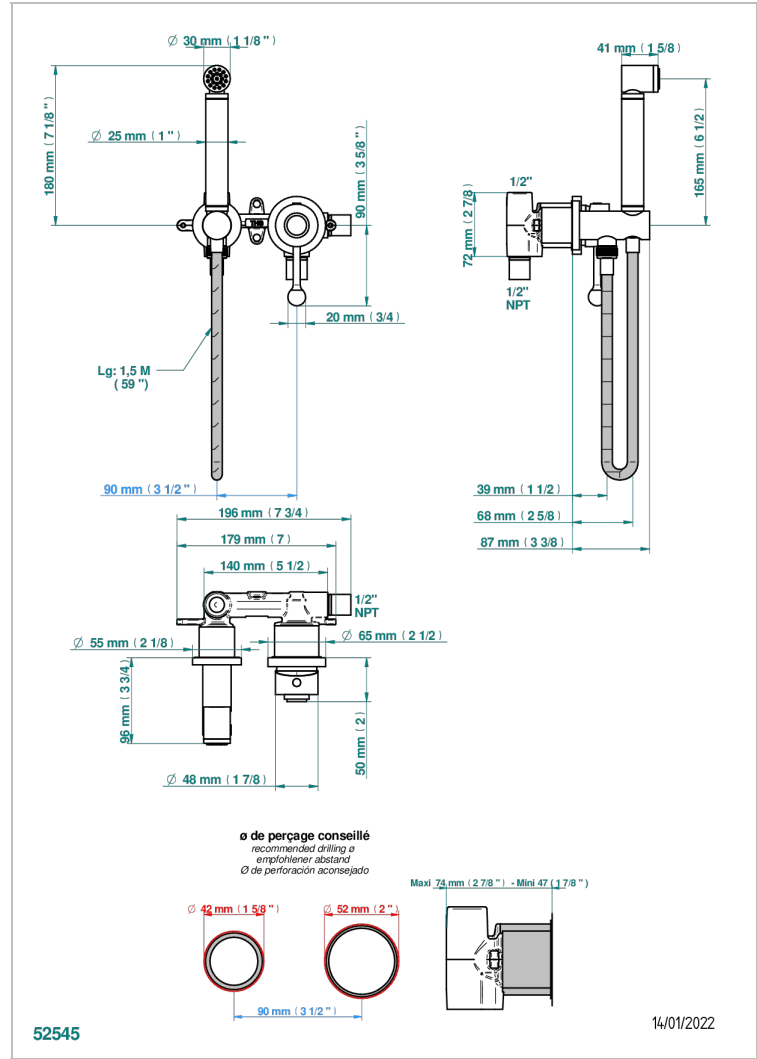

DIPLOMATE SMOOTH RINGS

U4A-5840/MUS

Handheld spray bidet with mixing valve, hose, elbow/hook

CHARACTERISTIC

- Diplomate Smooth rings
- Handheld spray bidet with mixing valve, hose, elbow/hook

TECHNICAL SPECS

- Recommandé : 3 bars (max. 5 bars) - Advised : 43,5 psi (max. 72 psi)
- 9,5 l/min à 3 bars (2.5 gpm at 43.5 psi)

AVAILABLE FINITIONS

Black ceram - D30
Blush PVD - H62
Brass color PVD - H49
Brown bronze color PVD - F33
Chrome polished - A02
Chrome polished / gold polished - G02