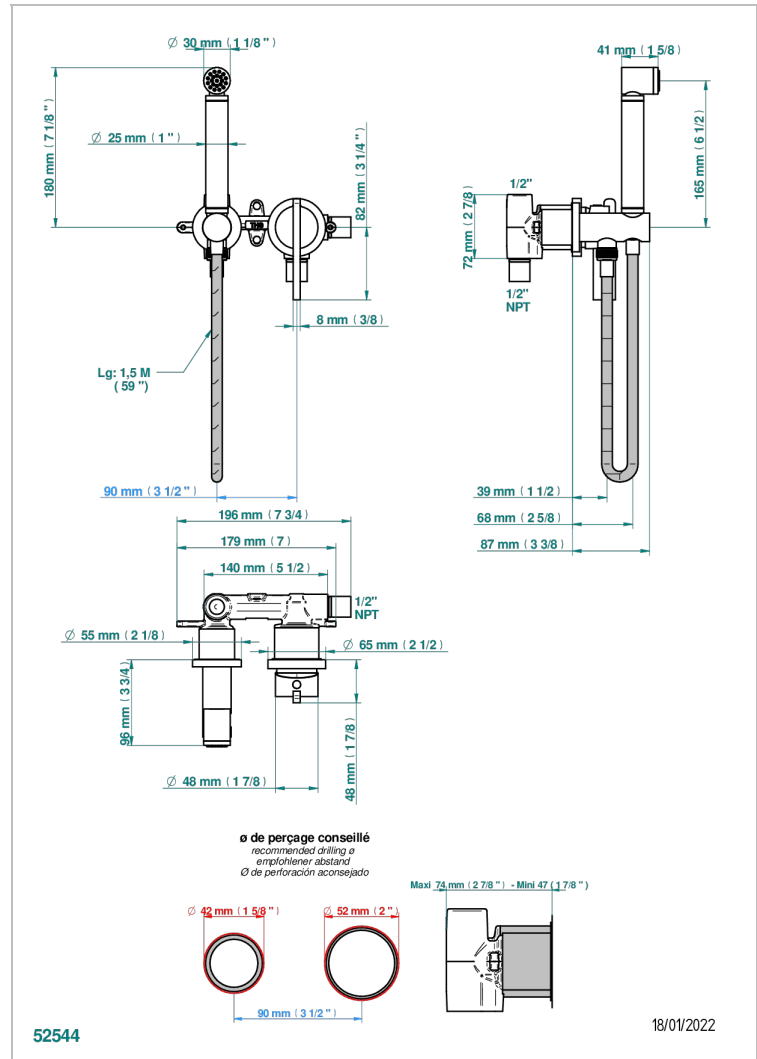

LE 11 WITH LEVER HANDLES

U2B-5840/MUS

Handheld spray bidet with mixing valve, hose, elbow/hook

CHARACTERISTIC

- Le 11 with lever handles
- Handheld spray bidet with mixing valve, hose, elbow/hook

TECHNICAL SPECS

- Recommandé : 3 bars (max. 5 bars) - Advised : 43,5 psi (max. 72 psi)
- 9,5 l/min à 3 bars (2.5 gpm at 43.5 psi)

AVAILABLE FINITIONS

Black ceram - D30
Blush PVD - H62
Brass color PVD - H49
Brown bronze color PVD - F33
Chrome polished - A02
Chrome polished / gold polished - G02