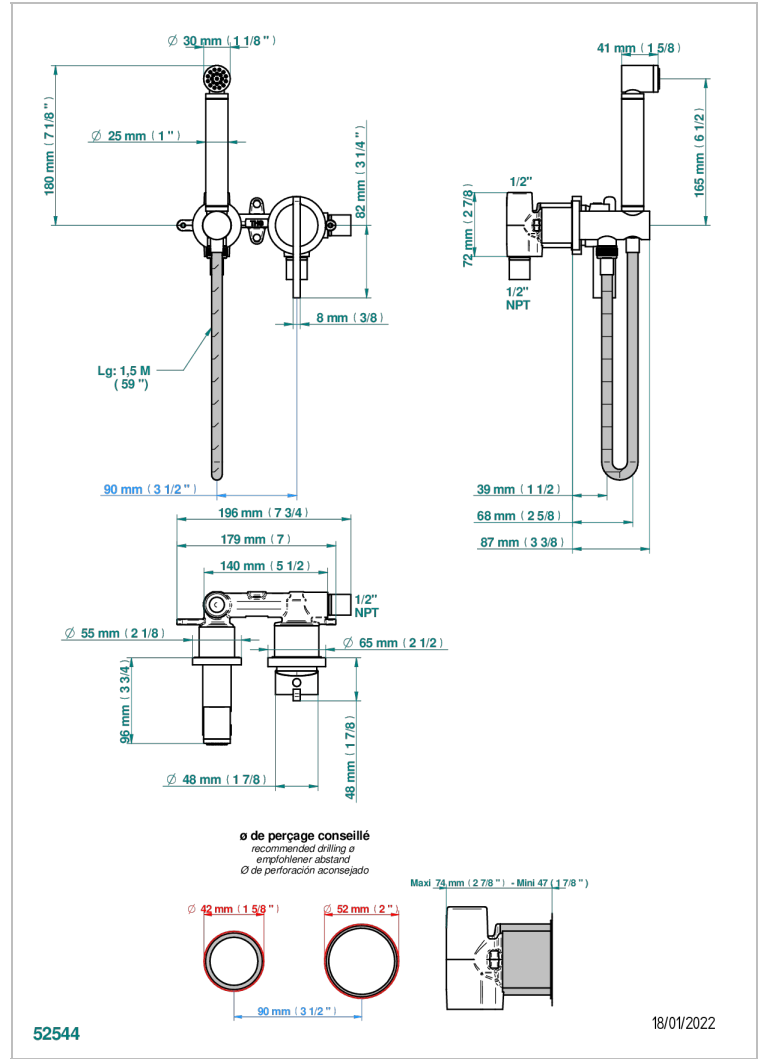

LE 11

U2A-5840/MUS

Handheld spray bidet with mixing valve, hose, elbow/hook

CHARACTERISTIC

- Le 11
- Handheld spray bidet with mixing valve, hose, elbow/hook

TECHNICAL SPECS

- Recommandé : 3 bars (max. 5 bars) - Advised : 43,5 psi (max. 72 psi)
- 9,5 l/min à 3 bars (2.5 gpm at 43.5 psi)