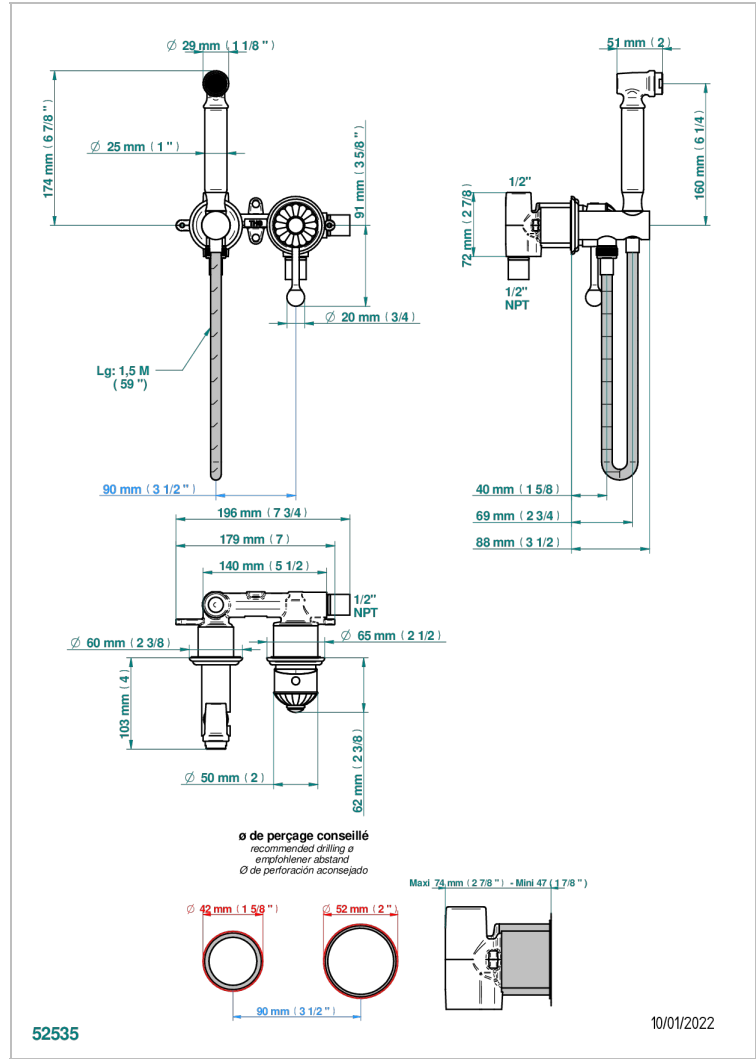

MANDARINE CLEAR CRYSTAL

U1D-5840/MUS

Handheld spray bidet with mixing valve, hose, elbow/hook

THG
PARIS

CHARACTERISTIC

- Mandarine Clear crystal
- Handheld spray bidet with mixing valve, hose, elbow/hook

TECHNICAL SPECS

- Recommandé : 3 bars (max. 5 bars) - Advised : 43,5 psi (max. 72 psi)
- 9,5 l/min à 3 bars (2.5 gpm at 43.5 psi)

AVAILABLE FINITIONS

Black ceram - D30
Blush PVD - H62
Brass color PVD - H49
Brown bronze color PVD - F33
Chrome polished - A02
Chrome polished / gold polished - G02