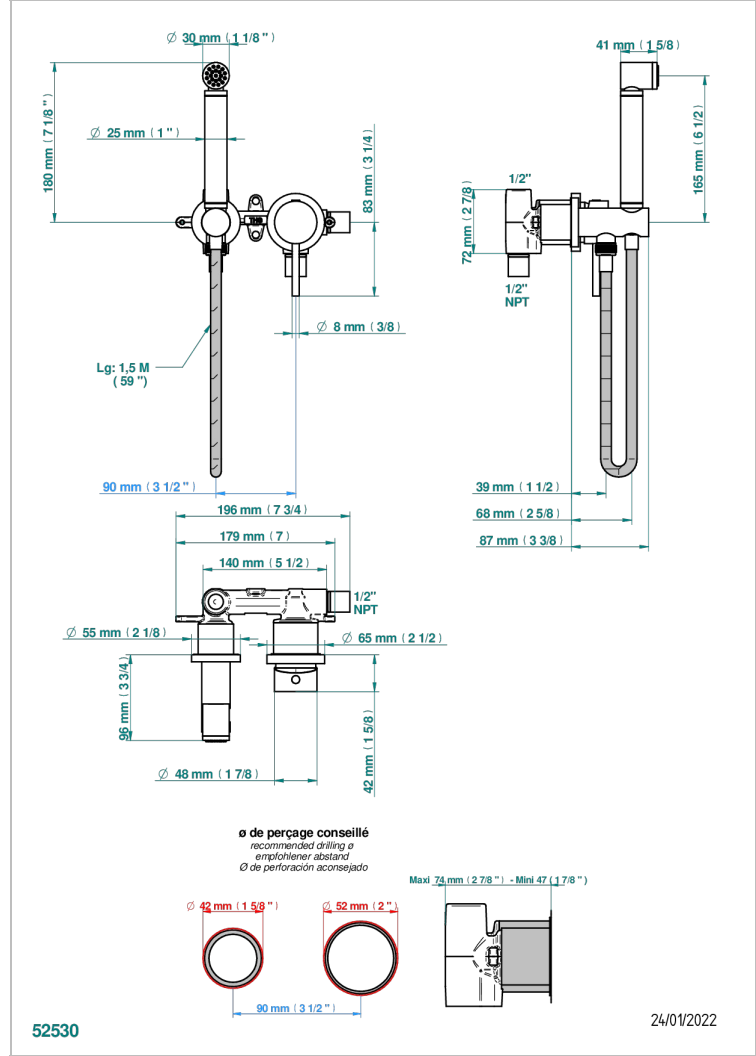

NEW PARADISE

U5P-5840/MUS

Handheld spray bidet with mixing valve, hose, elbow/hook

CHARACTERISTIC

- New Paradise
- Handheld spray bidet with mixing valve, hose, elbow/hook

TECHNICAL SPECS

- Recommandé : 3 bars (max. 5 bars) - Advised : 43,5 psi (max. 72 psi)
- 9,5 l/min à 3 bars (2.5 gpm at 43.5 psi)