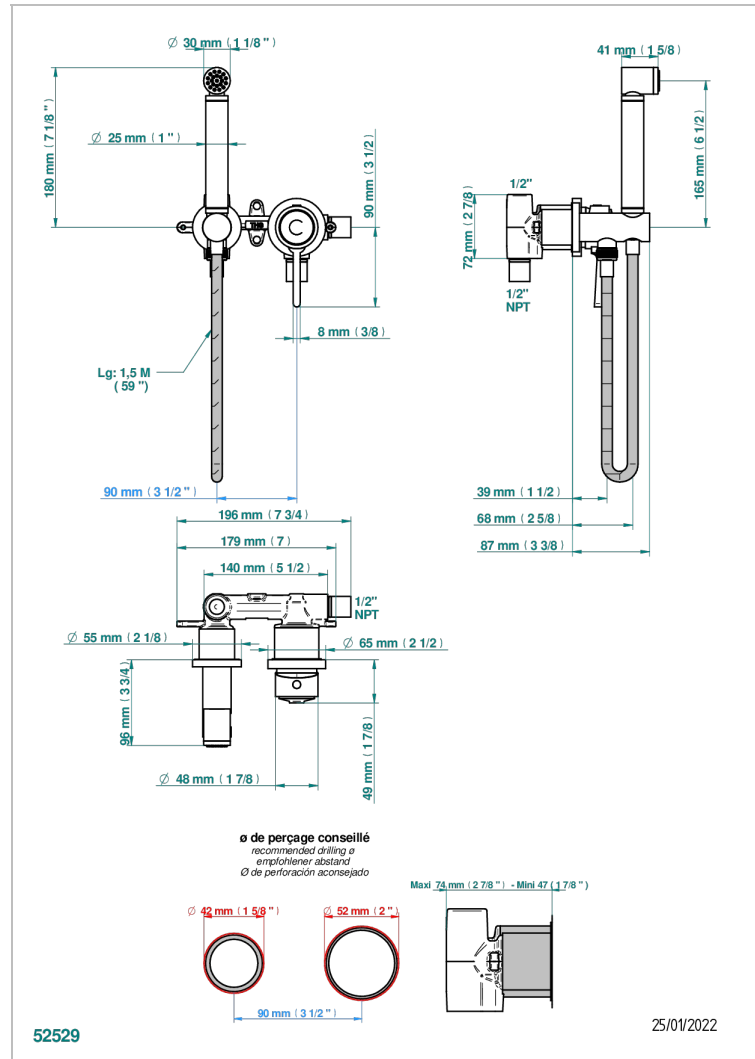

SPiRiT

G69-5840/MUS

Handheld spray bidet with mixing valve, hose, elbow/hook

CHARACTERISTIC

- Spirit
- Handheld spray bidet with mixing valve, hose, elbow/hook

TECHNICAL SPECS

- Reconnmandé : 3 bars (max. 5 bars) - Advised : 43,5 psi (max. 72 psi)
- 9,5 l/min à 3 bars (2.5 gpm at 43.5 psi)