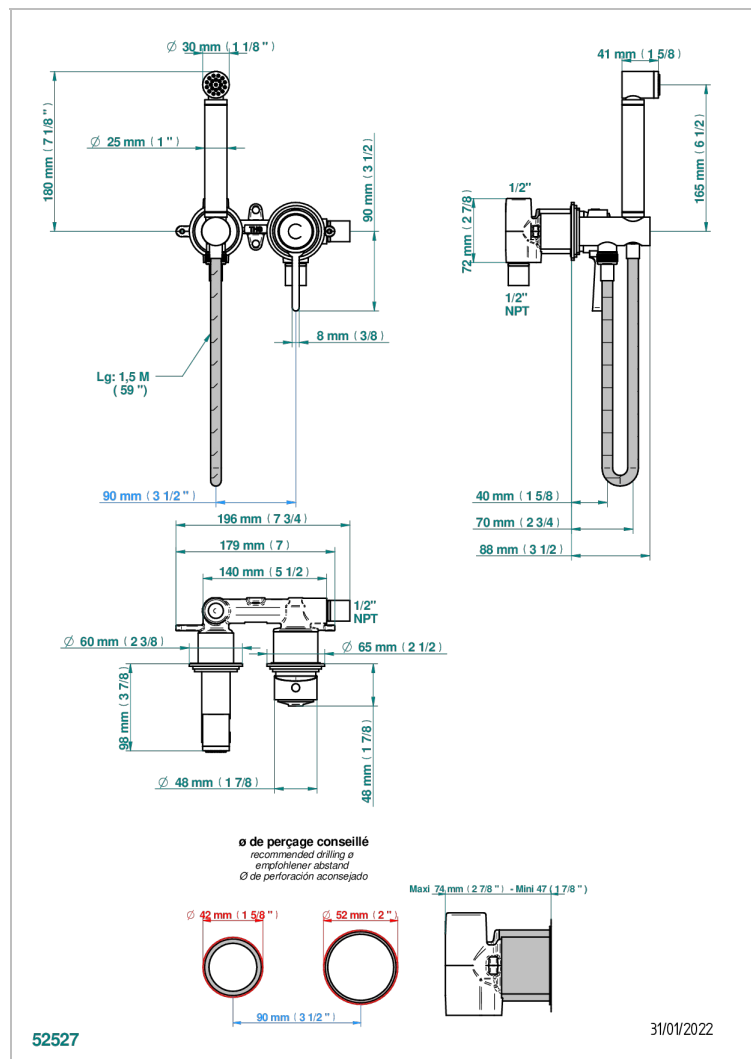

FAUBOURG METAL WITH LEVER HANDLES

G2U-5840/MUS

Handheld spray bidet with mixing valve, hose, elbow/hook

CHARACTERISTIC

- Faubourg Metal with lever handles
- Handheld spray bidet with mixing valve, hose, elbow/hook

TECHNICAL SPECS

- Recommandé : 3 bars (max. 5 bars) - Advised : 43,5 psi (max. 72 psi)
- 9,5 l/min à 3 bars (2.5 gpm at 43.5 psi)

AVAILABLE FINITIONS

Black ceram - D30

Blush PVD - H62

Brass color PVD - H49