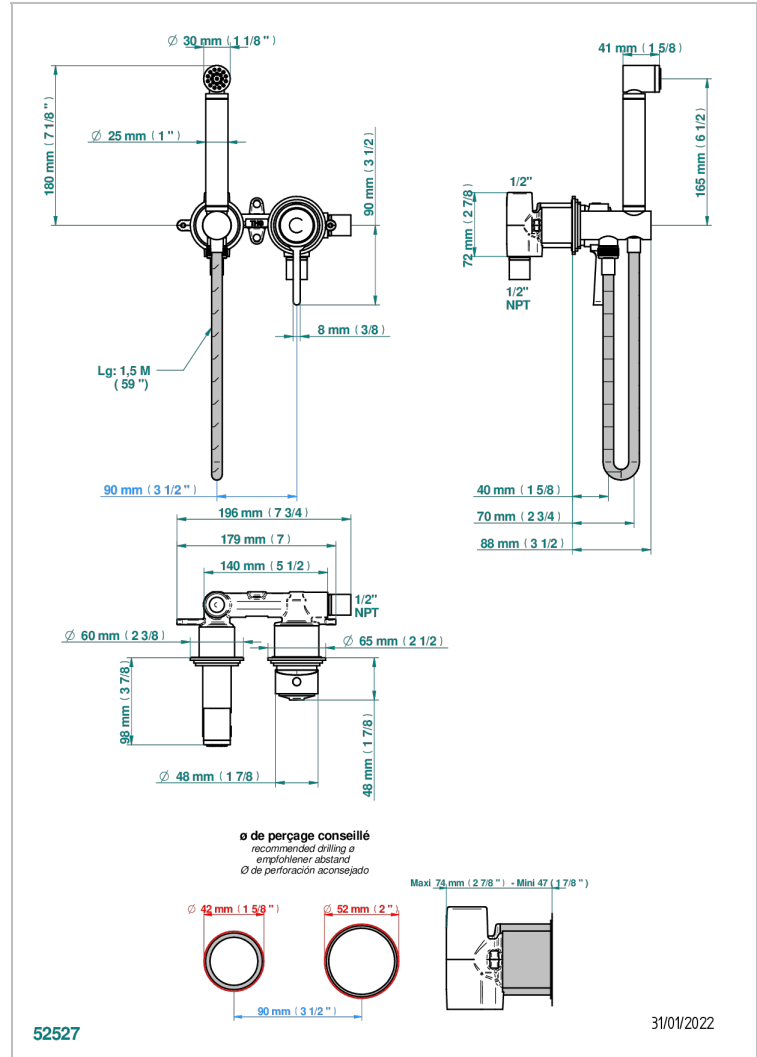

FAUBOURG METAL

G2T-5840/MUS

Handheld spray bidet with mixing valve, hose, elbow/hook

CHARACTERISTIC

- Faubourg Metal
- Handheld spray bidet with mixing valve, hose, elbow/hook

TECHNICAL SPECS

- Recommandé : 3 bars (max. 5 bars) - Advised : 43,5 psi (max. 72 psi)
- 9,5 l/min à 3 bars (2.5 gpm at 43.5 psi)