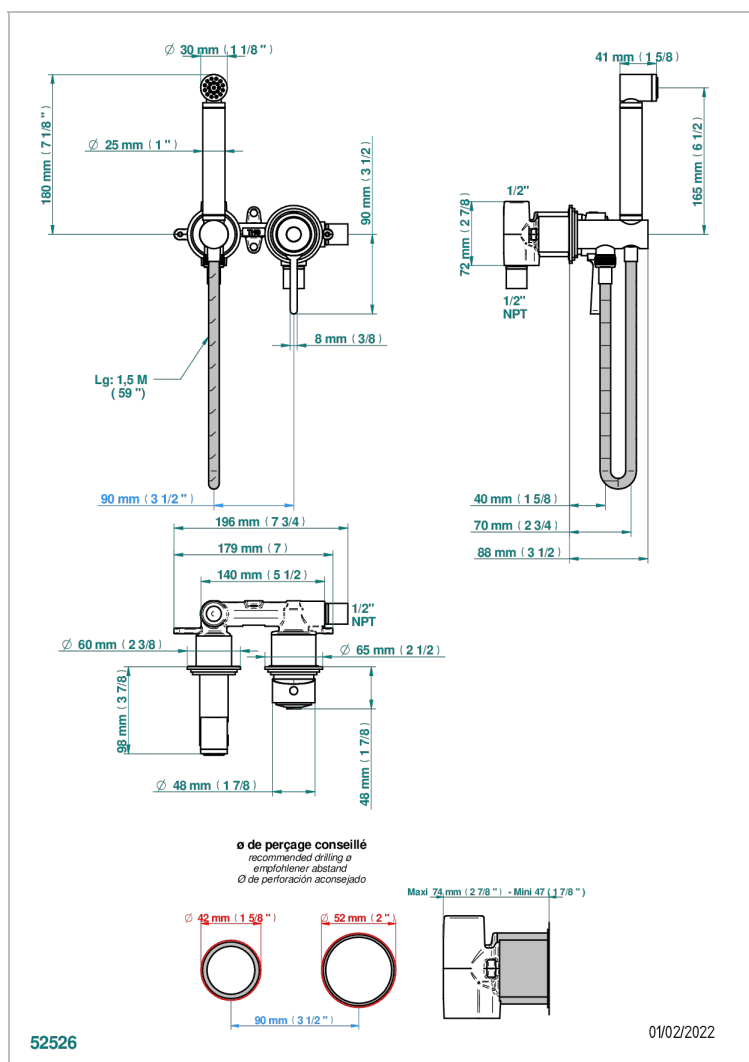

FAUBOURG BLACK PORCELAIN WITH LEVER HANDLES

G2M-5840/MUS

Handheld spray bidet with mixing valve, hose, elbow/hook

CHARACTERISTIC

- Faubourg Black Porcelain with lever handles
- Handheld spray bidet with mixing valve, hose, elbow/hook

TECHNICAL SPECS

- Recommandé : 3 bars (max. 5 bars) - Advised : 43,5 psi (max. 72 psi)
- 9,5 l/min à 3 bars (2.5 gpm at 43.5 psi)

AVAILABLE FINITIONS

Black ceram - D30

Blush PVD - H62

Brass color PVD - H49