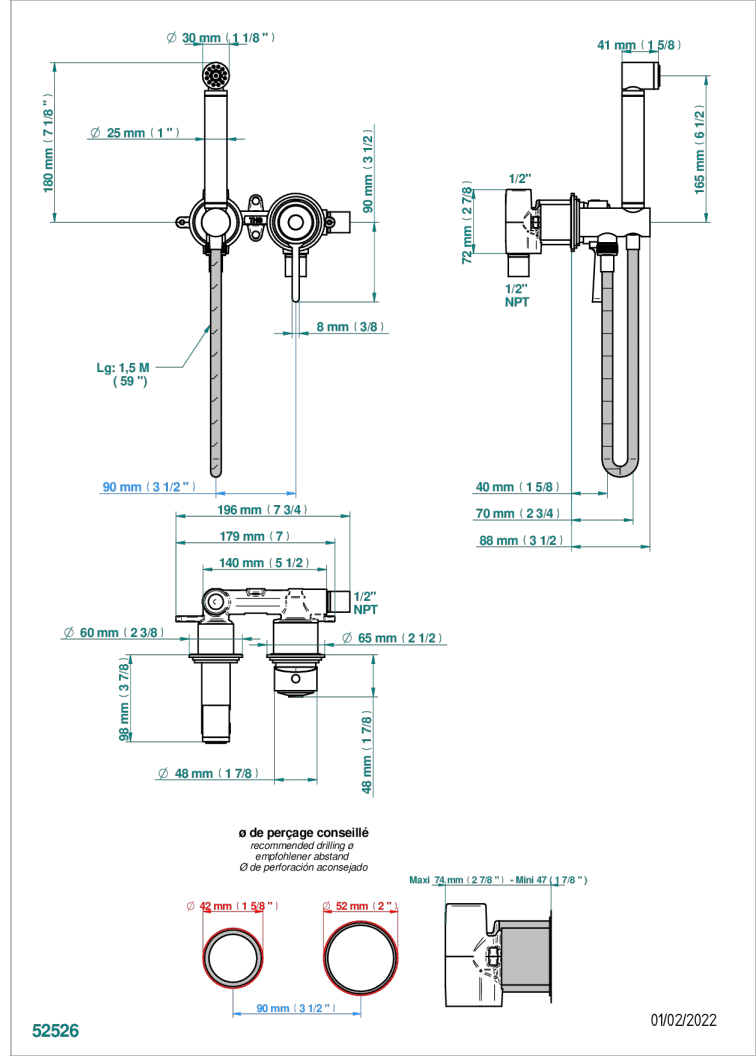

FAUBOURG BLACK PORCELAIN

G2L-5840/MUS

Handheld spray bidet with mixing valve, hose, elbow/hook

THG
PARIS

CHARACTERISTIC

- Faubourg Black Porcelain
- Handheld spray bidet with mixing valve, hose, elbow/hook

TECHNICAL SPECS

- Recommandé : 3 bars (max. 5 bars) - Advised : 43,5 psi (max. 72 psi)
- 9,5 l/min à 3 bars (2.5 gpm at 43.5 psi)

AVAILABLE FINITIONS

Black ceram - D30
Blush PVD - H62
Brass color PVD - H49
Brown bronze color PVD - F33
Chrome polished - A02
Chrome polished / gold polished - G02