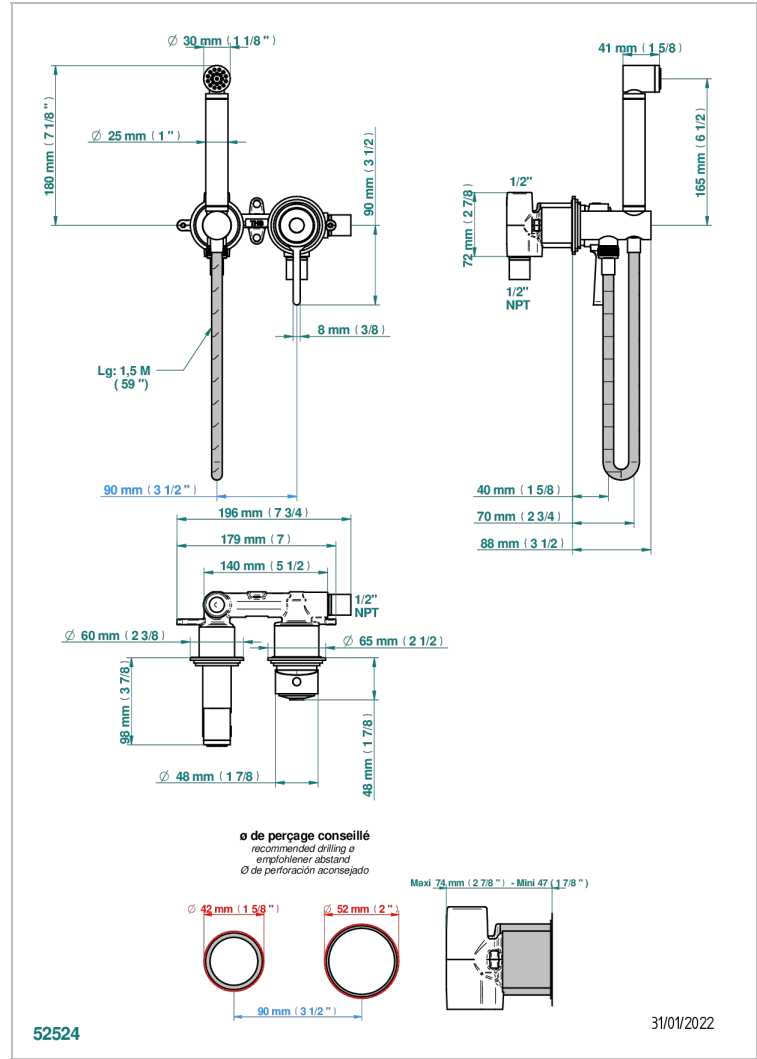

FAUBOURG WHITE PORCELAIN

G2K-5840/MUS

Handheld spray bidet with mixing valve, hose, elbow/hook

CHARACTERISTIC

- Faubourg White Porcelain
- Handheld spray bidet with mixing valve, hose, elbow/hook

TECHNICAL SPECS

- Recommandé : 3 bars (max. 5 bars) - Advised : 43,5 psi (max. 72 psi)
- 9,5 l/min à 3 bars (2.5 gpm at 43.5 psi)

AVAILABLE FINITIONS

Black ceram - D30
Blush PVD - H62
Brass color PVD - H49
Brown bronze color PVD - F33
Chrome polished - A02
Chrome polished / gold polished - G02