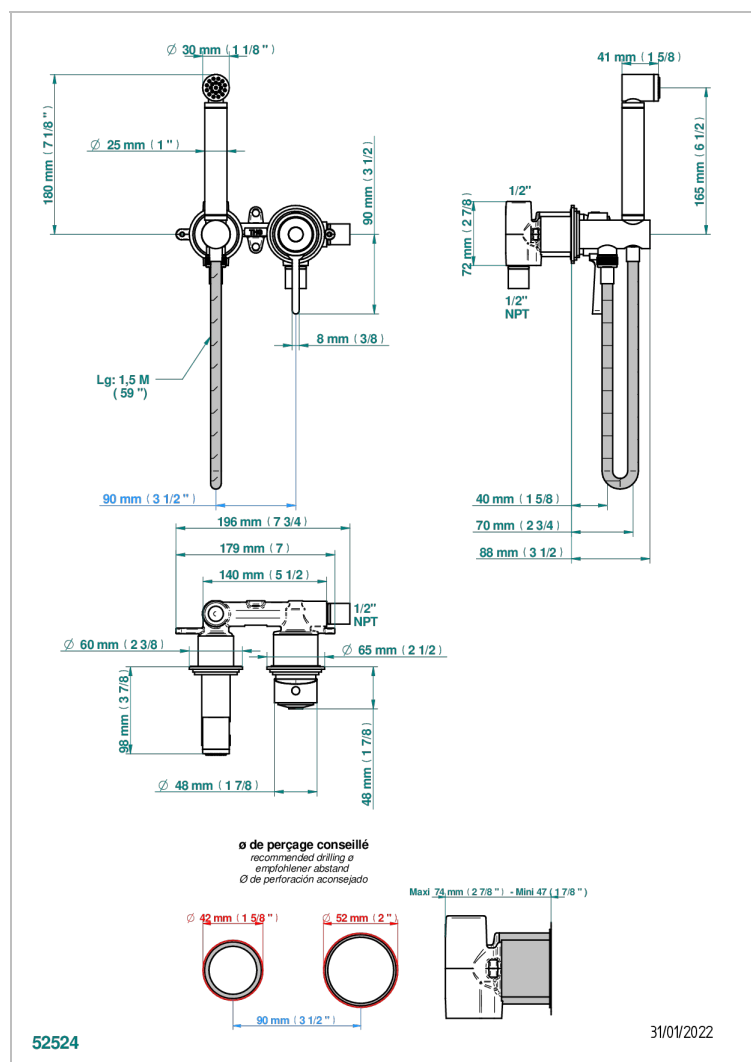

# FAUBOURG WHITE PORCELAIN WITH LEVER HANDLES

G2J-5840/MUS

Handheld spray bidet with mixing valve, hose, elbow/hook

## CHARACTERISTIC

- Faubourg White Porcelain with lever handles
- Handheld spray bidet with mixing valve, hose, elbow/hook

## TECHNICAL SPECS

- Recommandé : 3 bars (max. 5 bars) - Advised : 43,5 psi (max. 72 psi)
- 9,5 l/min à 3 bars (2.5 gpm at 43.5 psi)