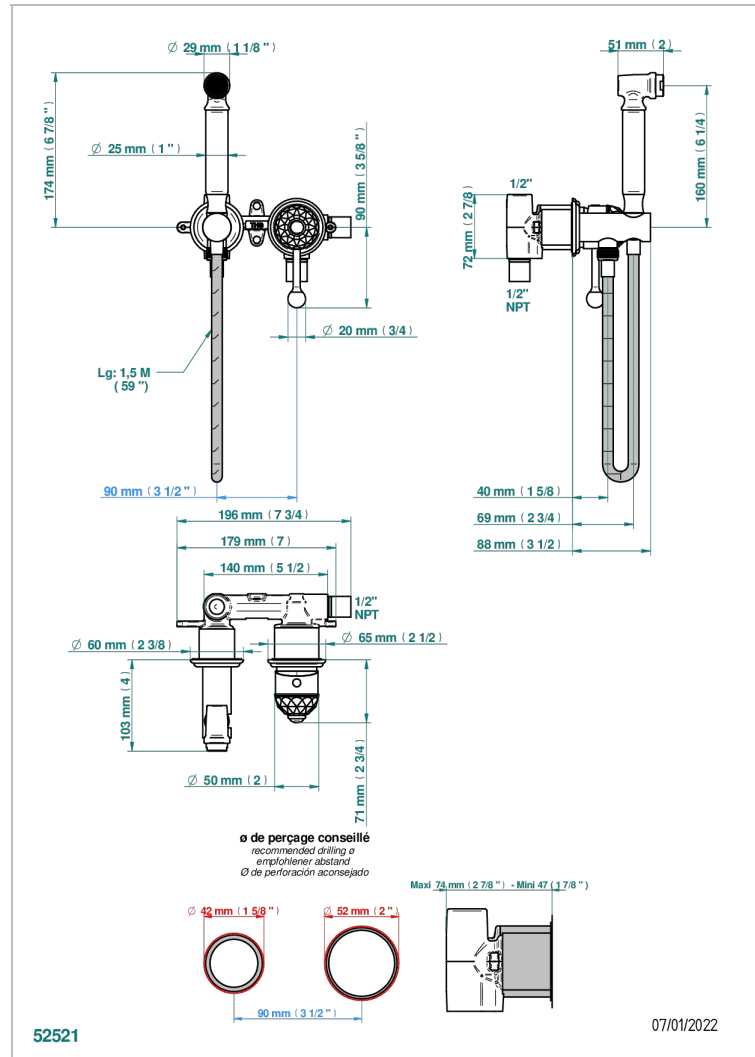

DUOMO CRYSTAL

U4F-5840/MUS

Handheld spray bidet with mixing valve, hose, elbow/hook

CHARACTERISTIC

- Duomo Crystal
- Handheld spray bidet with mixing valve, hose, elbow/hook

TECHNICAL SPECS

- Recommandé : 3 bars (max. 5 bars) - Advised : 43,5 psi (max. 72 psi)
- 9,5 l/min à 3 bars (2.5 gpm at 43.5 psi)