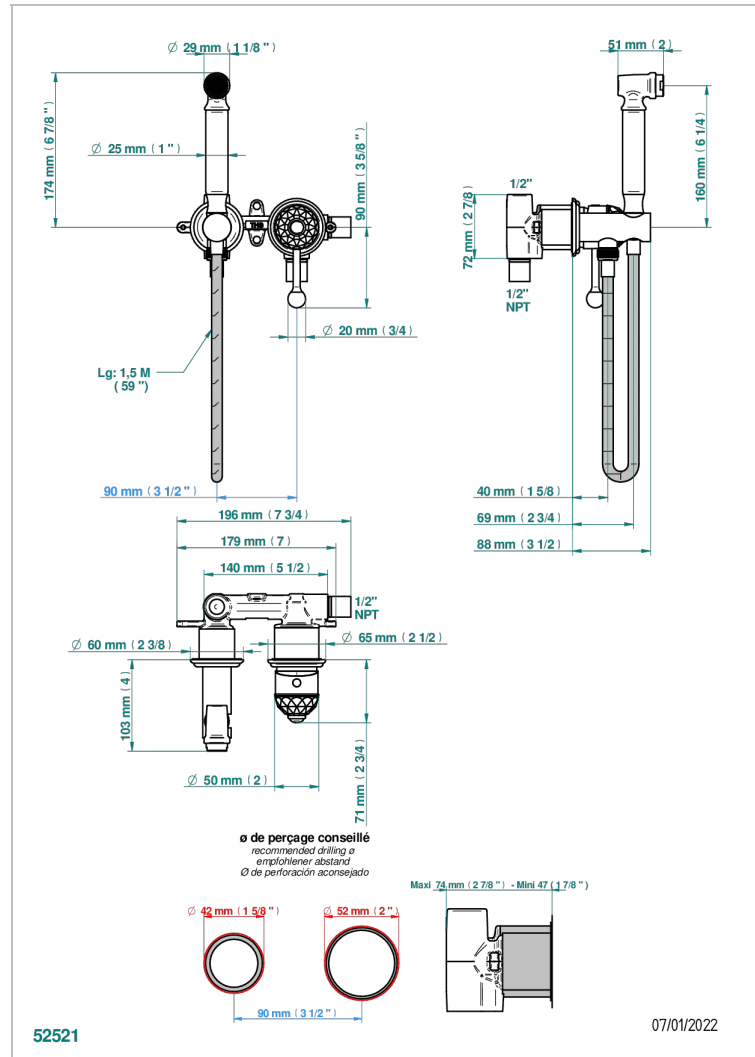

MANDARINE CRISTALLIA DIAMANT

U1K-5840/MUS

Handheld spray bidet with mixing valve, hose, elbow/hook

THG[®]
PARIS

CHARACTERISTIC

- Mandarine Cristallia Diamant
- Handheld spray bidet with mixing valve, hose, elbow/hook

TECHNICAL SPECS

- Recommandé : 3 bars (max. 5 bars) - Advised : 43,5 psi (max. 72 psi)
- 9,5 l/min à 3 bars (2.5 gpm at 43.5 psi)

AVAILABLE FINITIONS

Black ceram - D30
Blush PVD - H62
Brass color PVD - H49
Brown bronze color PVD - F33
Chrome polished - A02
Chrome polished / gold polished - G02