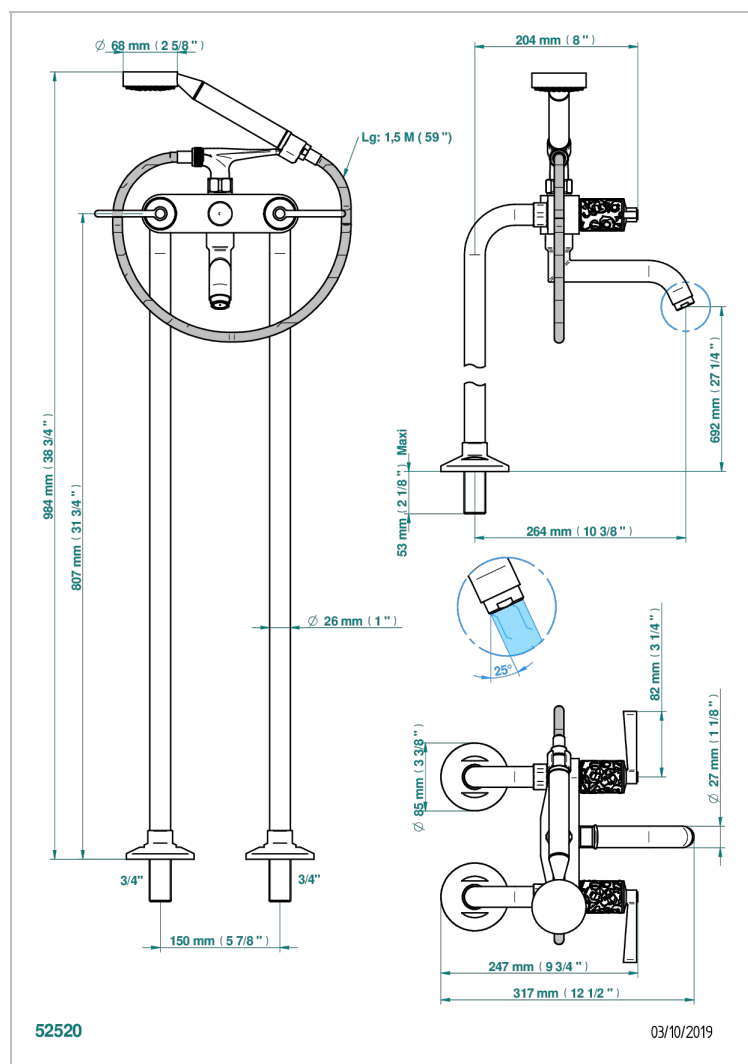

# FRIVOLE WITH LEVER HANDLES

G2S-13CS

Bath shower tub filler with floor risers

## CHARACTERISTIC

- ACS : 21ACCLY034

## TECHNICAL SPECS

- Recommandé : 3 bars (max. 5 bars) - Advised : 43,5 psi (max. 72 psi)
- Bec : 35 l/min à 3 bars - Douchette : 9,5 l/min à 3 bars
- Spout : 9.26 gpm at 43.5 psi - Handshower : 2.5 gpm at 43.5 psi