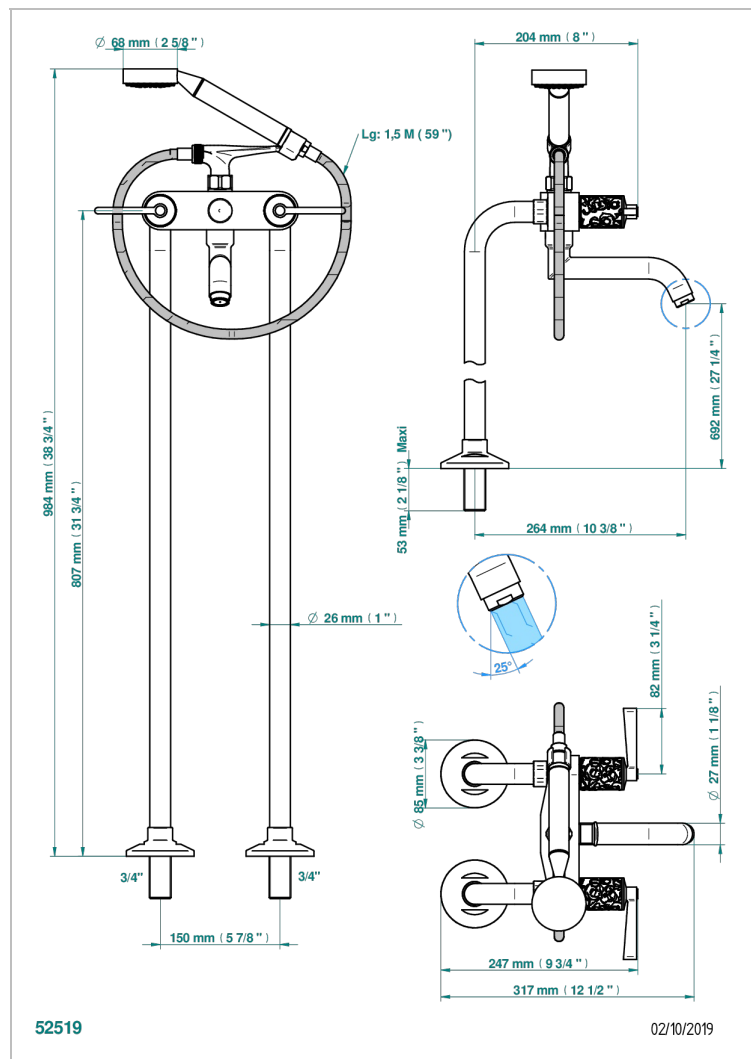

FROUFROU WITH LEVER HANDLES

G2P-13CS

Bath shower tub filler with floor risers

CHARACTERISTIC

- ACS : 21ACCLY034

TECHNICAL SPECS

- Recommandé : 3 bars (max. 5 bars) - Advised : 43,5 psi (max. 72 psi)
- Bec : 35 l/min à 3 bars - Douchette : 9,5 l/min à 3 bars
- Spout : 9.26 gpm at 43.5 psi - Handshower : 2.5 gpm at 43.5 psi

STANDARDS

AVAILABLE FINITIONS

Black ceram - D30
Blush PVD - H62
Brass color PVD - H49
Brown bronze color PVD - F33
Chrome polished - A02
Chrome polished / gold polished - G02

Gold color PVD - H52
Gold mat - F07
Gold polished - F01
Graphite PVD - H64
Matt Umber PVD - H67
Matt blush PVD - H60

Umber PVD - H66