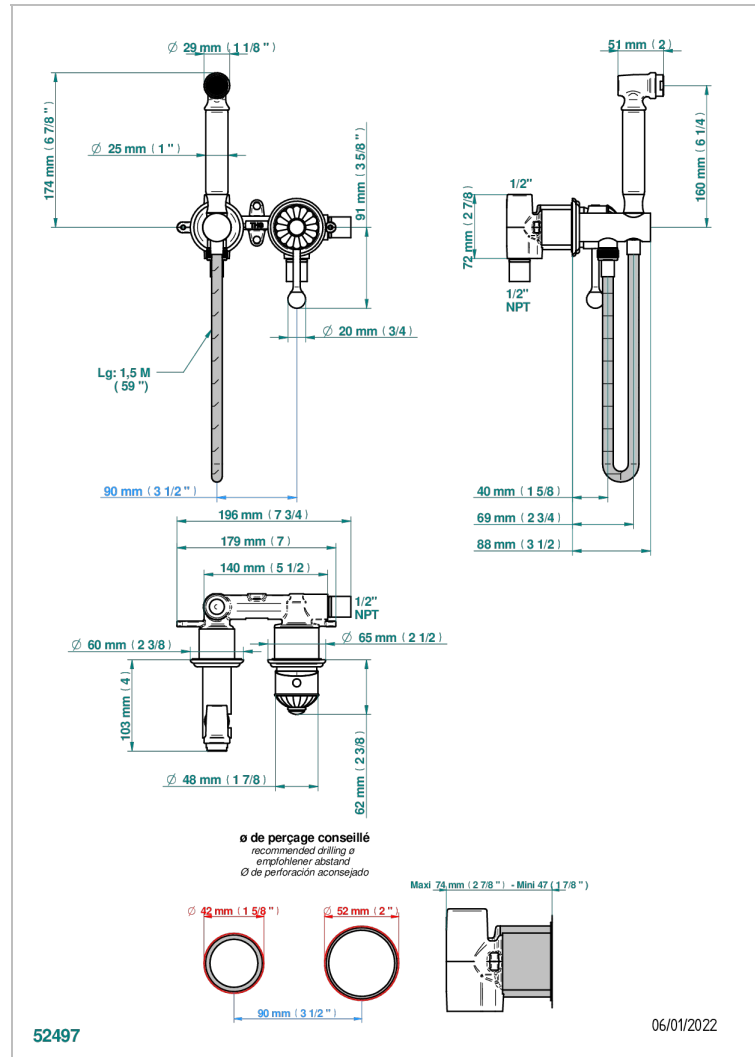

JAIPUR BLACK ONYX

A9C-5840/MUS

Handheld spray bidet with mixing valve, hose, elbow/hook

06/01/2022

CHARACTERISTIC

- Jaipur Black Onyx
- Handheld spray bidet with mixing valve, hose, elbow/hook

TECHNICAL SPECS

- Recommandé : 3 bars (max. 5 bars) - Advised : 43,5 psi (max. 72 psi)
- 9,5 l/min à 3 bars (2.5 gpm at 43.5 psi)

AVAILABLE FINITIONS

Black ceram - D30
Blush PVD - H62
Brass color PVD - H49
Brown bronze color PVD - F33
Chrome polished - A02
Chrome polished / gold polished - G02