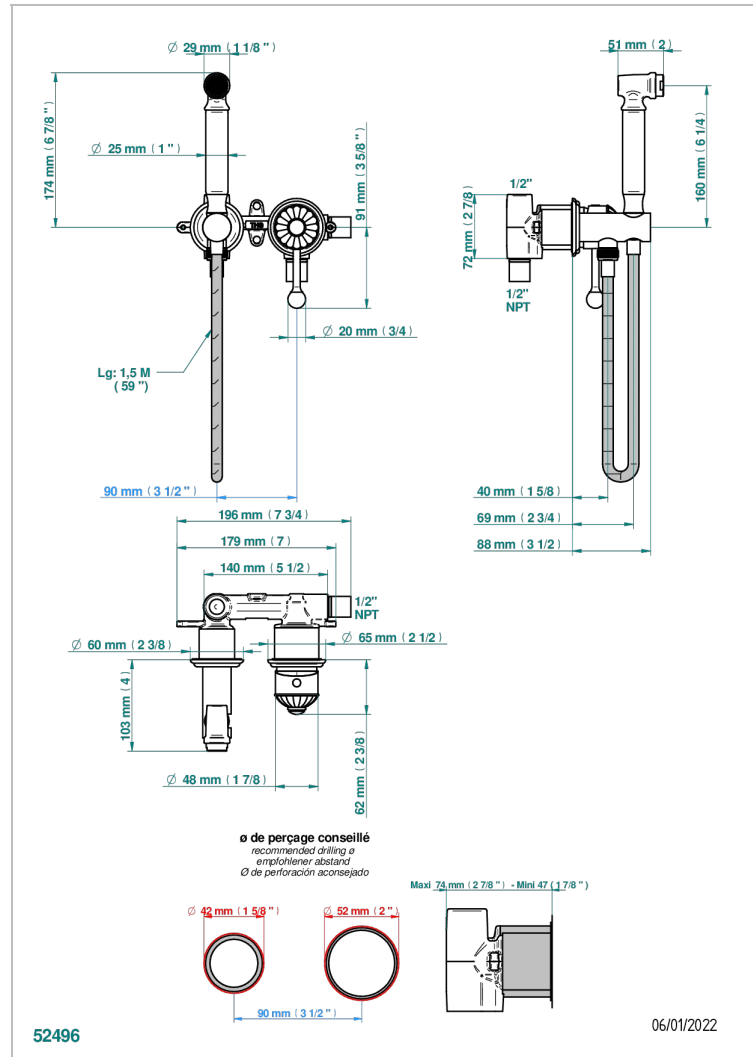

MANDARINE SATINY CRYSTAL

U1E-5840/MUS

Handheld spray bidet with mixing valve, hose, elbow/hook

THG
PARIS

CHARACTERISTIC

- Mandarine Satiny crystal
- Handheld spray bidet with mixing valve, hose, elbow/hook

TECHNICAL SPECS

- Recommandé : 3 bars (max. 5 bars) - Advised : 43,5 psi (max. 72 psi)
- 9,5 l/min à 3 bars (2.5 gpm at 43.5 psi)

AVAILABLE FINITIONS

Black ceram - D30
Blush PVD - H62
Brass color PVD - H49
Brown bronze color PVD - F33
Chrome polished - A02
Chrome polished / gold polished - G02