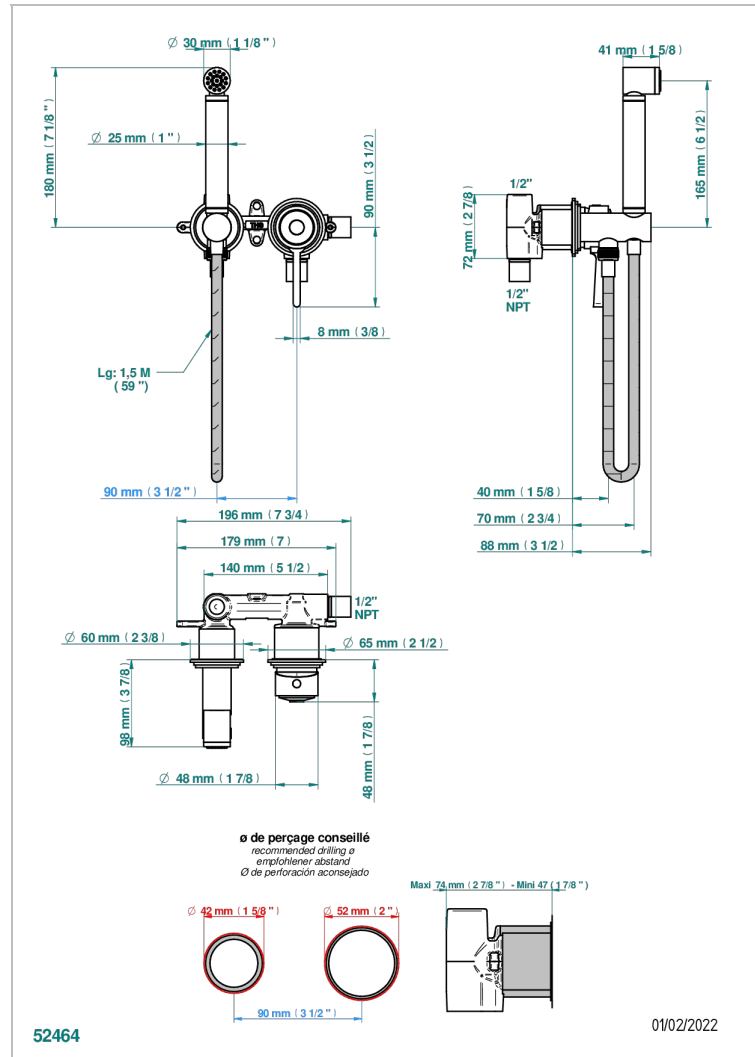

FROUFROU WITH LEVER HANDLES

G2P-5840/MUS

Handheld spray bidet with mixing valve, hose, elbow/hook

CHARACTERISTIC

- Froufrou with lever handles
- Handheld spray bidet with mixing valve, hose, elbow/hook

TECHNICAL SPECS

- Recommandé : 3 bars (max. 5 bars) - Advised : 43,5 psi (max. 72 psi)
- 9,5 l/min à 3 bars (2.5 gpm at 43.5 psi)

AVAILABLE FINITIONS

Black ceram - D30
Blush PVD - H62
Brass color PVD - H49
Brown bronze color PVD - F33
Chrome polished - A02
Chrome polished / gold polished - G02

Matt nickel color PVD - H56
Nickel antique / Sovereign - H28
Nickel color PVD - H55
Nickel polished - B01
Soft gold - F30
Soft matt gold - F31

Umber PVD - H66