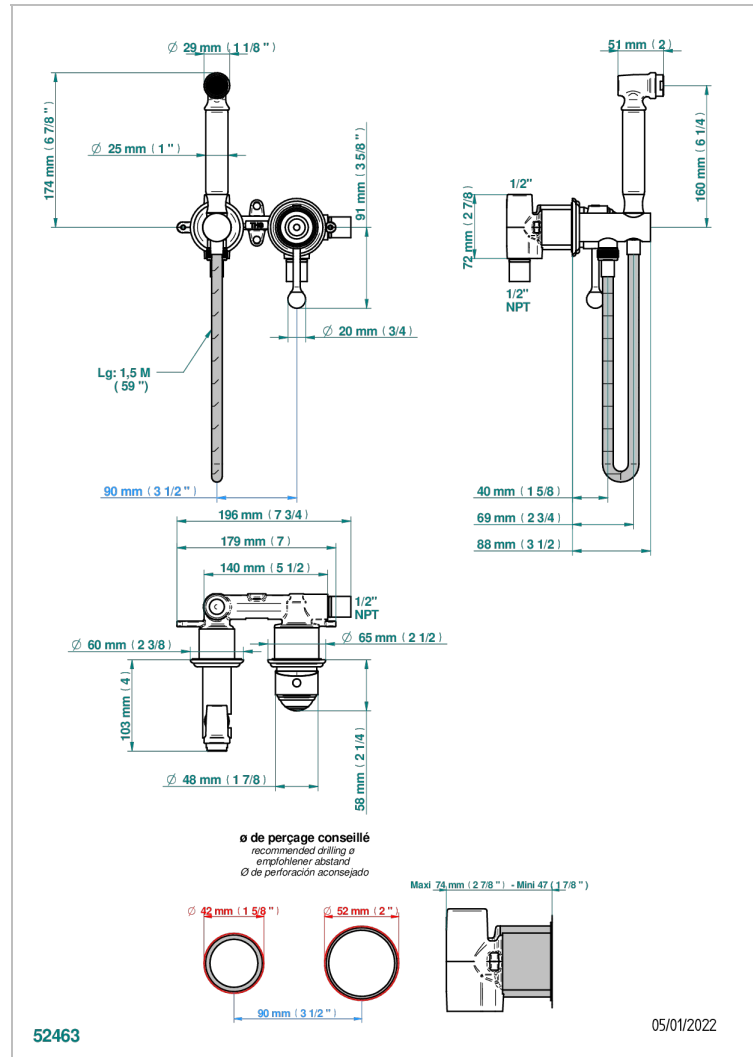

# ITHAQUE PLATINUM DECOR

A7B-5840/MUS

Handheld spray bidet with mixing valve, hose, elbow/hook

## CHARACTERISTIC

- Ithaque Platinum decor
- Handheld spray bidet with mixing valve, hose, elbow/hook

## TECHNICAL SPECS

- Recommandé : 3 bars (max. 5 bars) - Advised : 43,5 psi (max. 72 psi)
- 9,5 l/min à 3 bars (2.5 gpm at 43.5 psi)