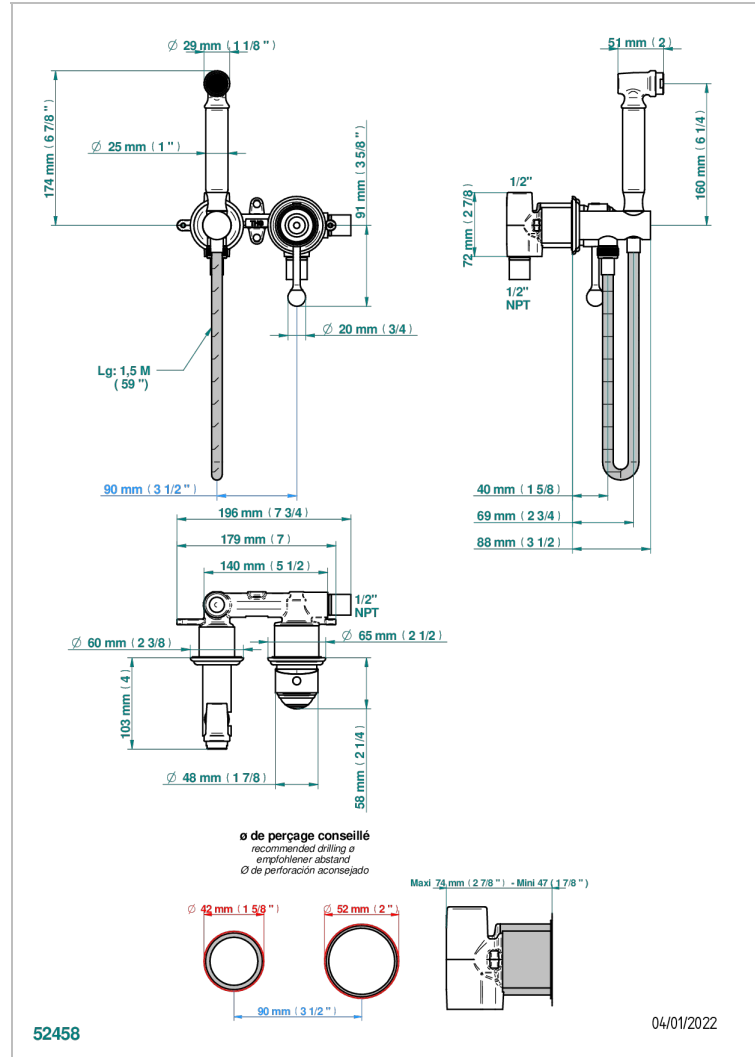

# ITHAQUE GOLD DECOR

A7A-5840/MUS

Handheld spray bidet with mixing valve, hose, elbow/hook

## CHARACTERISTIC

- Ithaque Gold decor
- Handheld spray bidet with mixing valve, hose, elbow/hook

## TECHNICAL SPECS

- Recommandé : 3 bars (max. 5 bars) - Advised : 43,5 psi (max. 72 psi)
- 9,5 l/min à 3 bars (2.5 gpm at 43.5 psi)