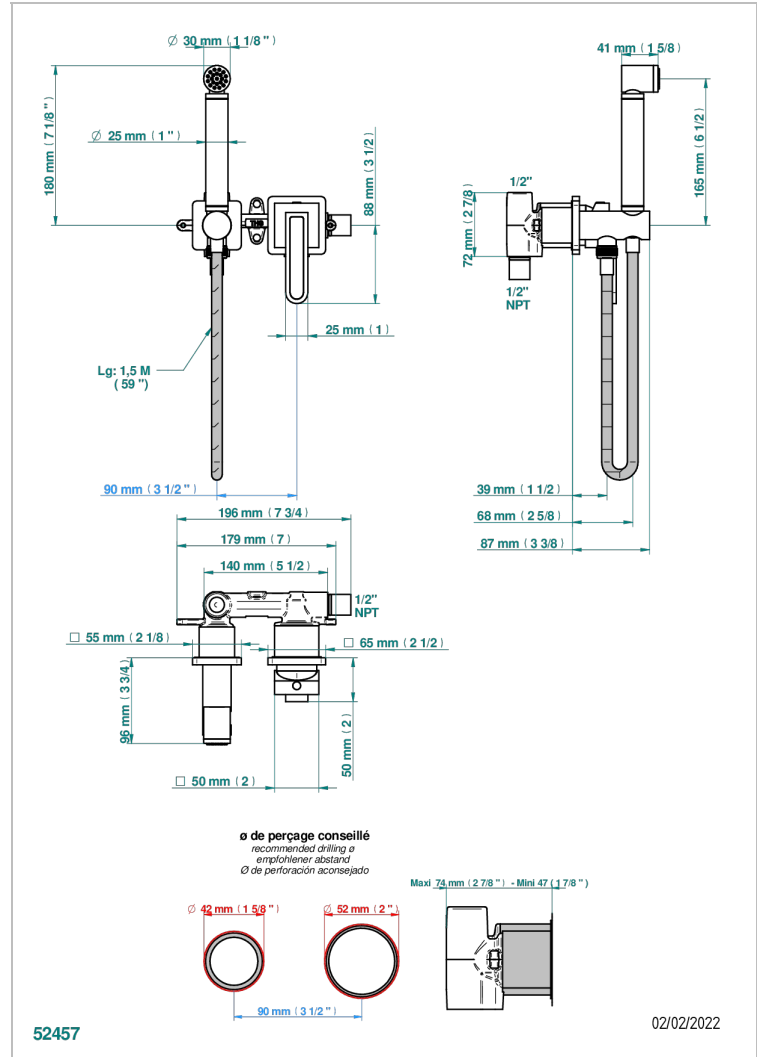

PROFIL BLACK ONYX

A6N-5840/MUS

Handheld spray bidet with mixing valve, hose, elbow/hook

CHARACTERISTIC

- Profil Black Onyx
- Handheld spray bidet with mixing valve, hose, elbow/hook

TECHNICAL SPECS

- Recommandé : 3 bars (max. 5 bars) - Advised : 43,5 psi (max. 72 psi)
- 9,5 l/min à 3 bars (2.5 gpm at 43.5 psi)