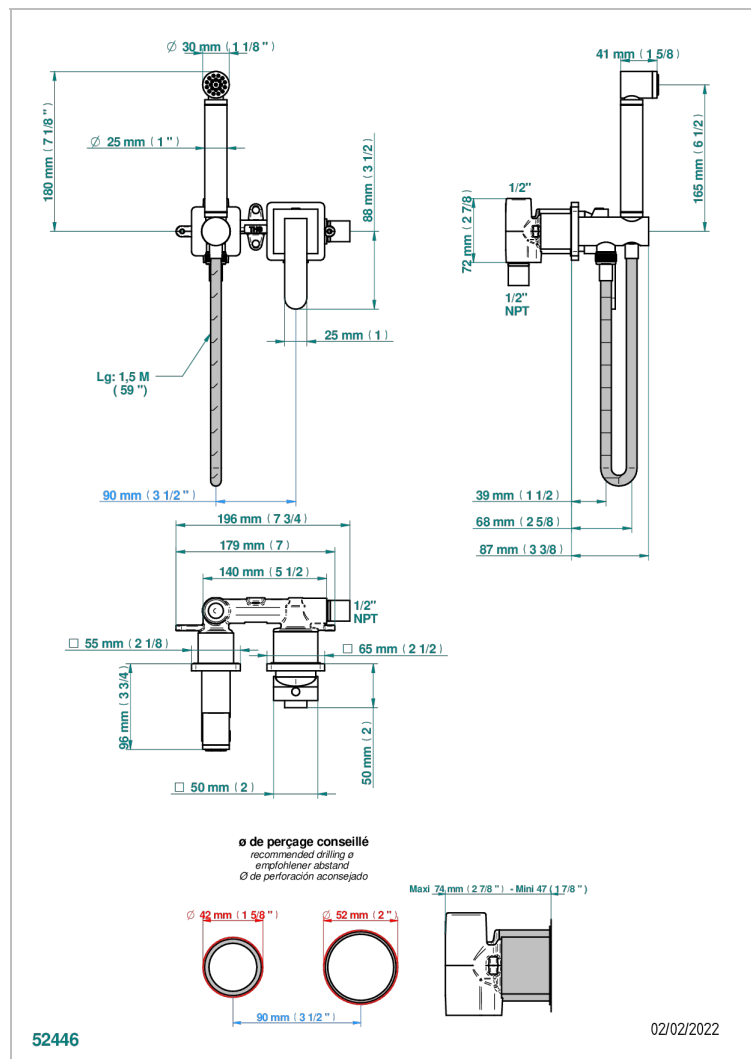

# PROFIL METAL WITH LEVER HANDLES

A6B-5840/MUS

Handheld spray bidet with mixing valve, hose, elbow/hook

02/02/2022

## CHARACTERISTIC

- Profil Metal with lever handles
- Handheld spray bidet with mixing valve, hose, elbow/hook

## TECHNICAL SPECS

- Recommandé : 3 bars (max. 5 bars) - Advised : 43,5 psi (max. 72 psi)
- 9,5 l/min à 3 bars (2.5 gpm at 43.5 psi)