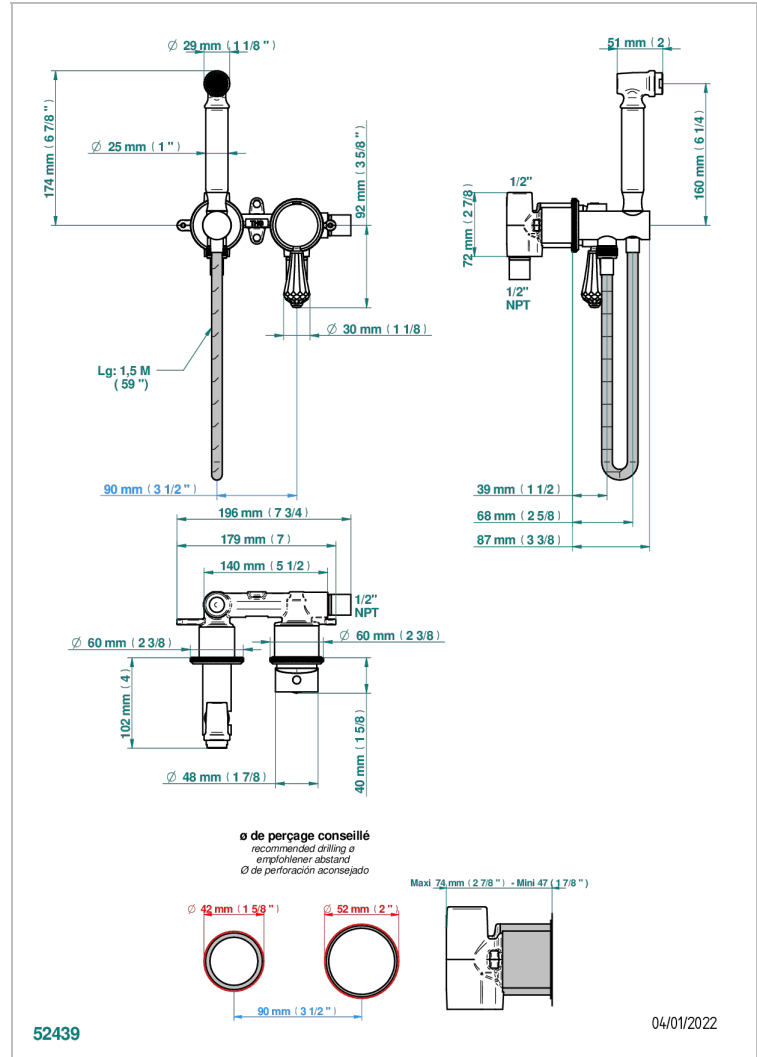

TRADITION CRYSTAL

A59-5840/MUS

Handheld spray bidet with mixing valve, hose, elbow/hook

CHARACTERISTIC

- Tradition Crystal
- Handheld spray bidet with mixing valve, hose, elbow/hook

TECHNICAL SPECS

- Recommandé : 3 bars (max. 5 bars) - Advised : 43,5 psi (max. 72 psi)
- 9,5 l/min à 3 bars (2.5 gpm at 43.5 psi)