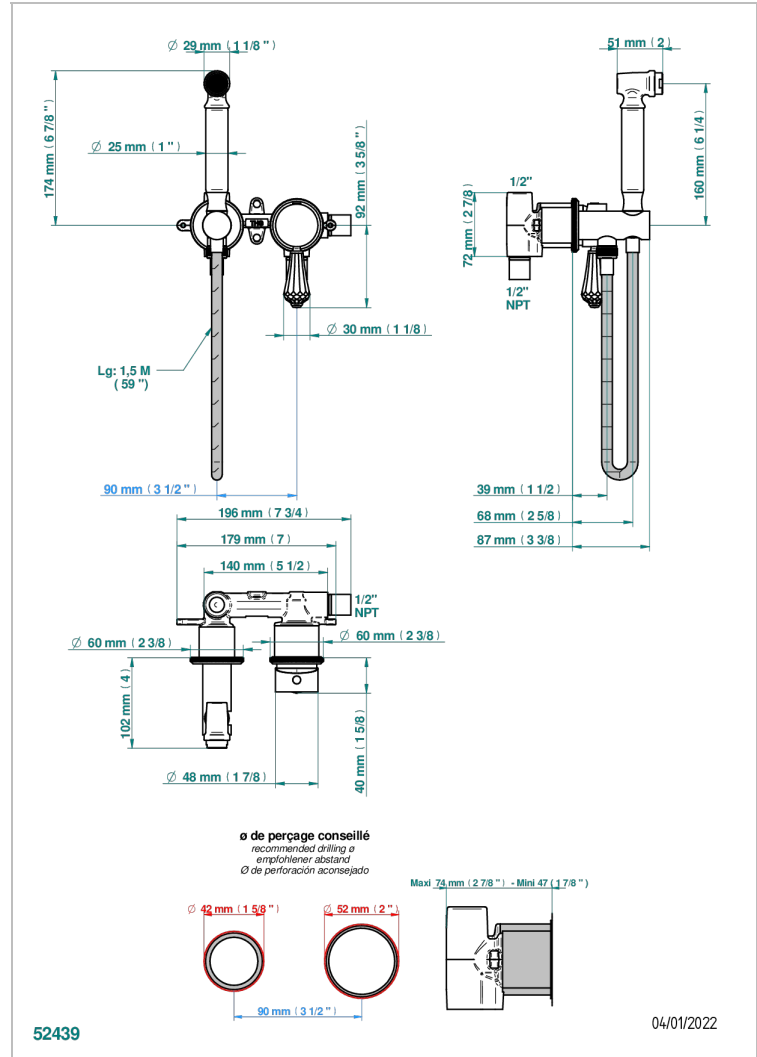

# ART DECO CRYSTAL

A56-5840/MUS

Handheld spray bidet with mixing valve, hose, elbow/hook

## CHARACTERISTIC

- Art Déco Crystal
- Handheld spray bidet with mixing valve, hose, elbow/hook

## TECHNICAL SPECS

- Recommandé : 3 bars (max. 5 bars) - Advised : 43,5 psi (max. 72 psi)
- 9,5 l/min à 3 bars (2.5 gpm at 43.5 psi)