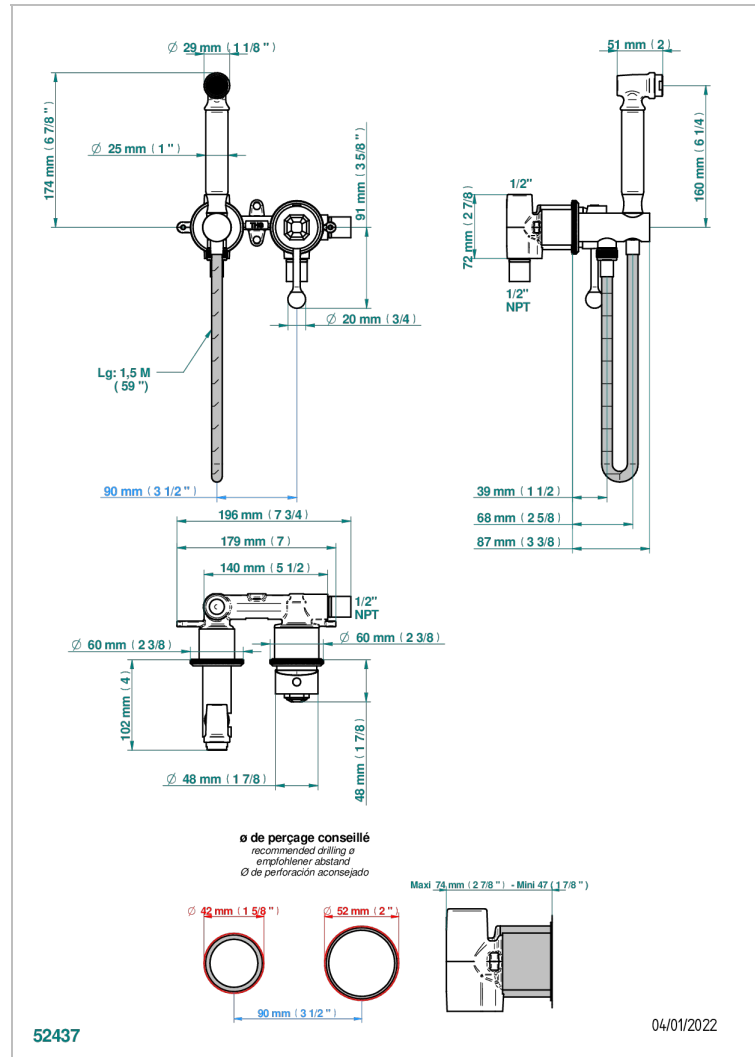

ART DECO WITH LEVER HANDLES

A55-5840/MUS

Handheld spray bidet with mixing valve, hose, elbow/hook

CHARACTERISTIC

- Art Déco with lever handles
- Handheld spray bidet with mixing valve, hose, elbow/hook

TECHNICAL SPECS

- Recommandé : 3 bars (max. 5 bars) - Advised : 43,5 psi (max. 72 psi)
- 9,5 l/min à 3 bars (2.5 gpm at 43.5 psi)

AVAILABLE FINITIONS

Black ceram - D30

Blush PVD - H62

Brass color PVD - H49

Brown bronze color PVD - F33