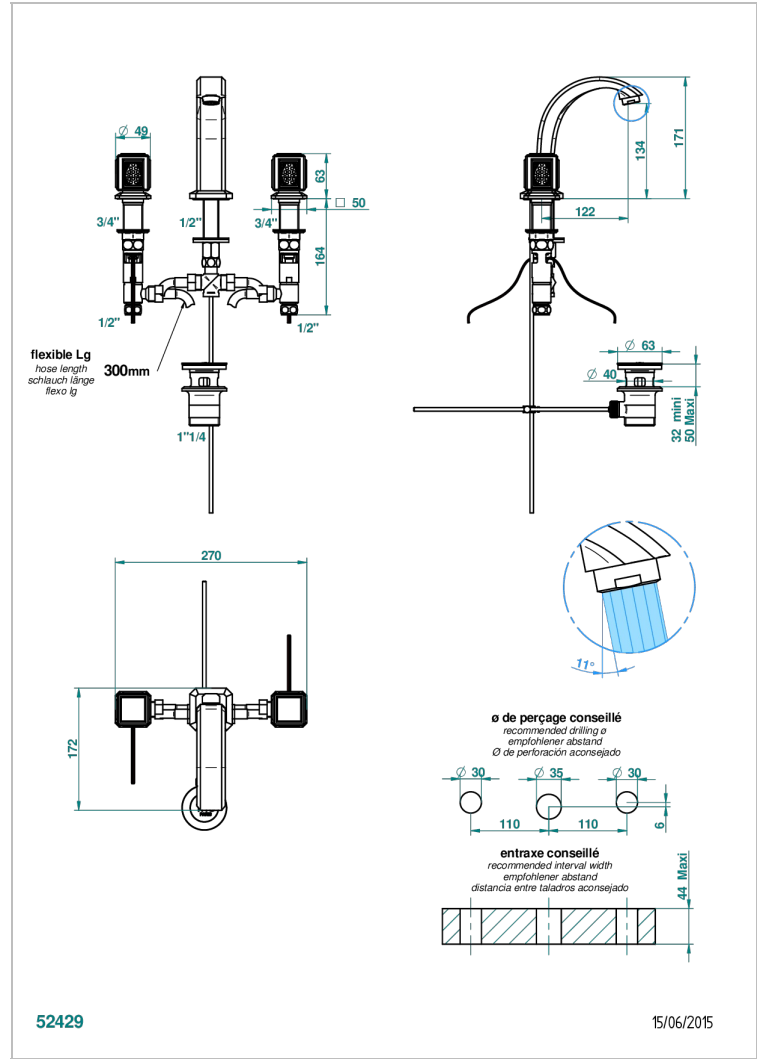

# METROPOLIS CLEAR CRYSTAL

A2A-151LED

Rim mounted 3-hole basin mixer with waste with LED lighting system

THG<sup>®</sup>  
PARIS

## CHARACTERISTIC

- Métropolis Clear crystal
- Rim mounted 3-hole basin mixer with waste with LED lighting system

## TECHNICAL SPECS

- Recommandé : 3 bars (max. 5 bars) - Advised : 43,5 psi (max. 72 psi)
- 8,3 l/min à 3 bars (2.2 gpm at 43.5 psi)